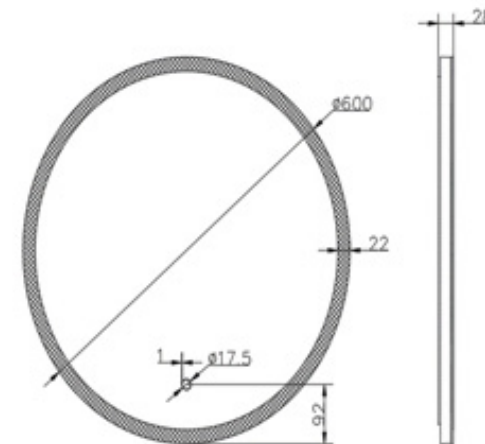

d6 Round LED Mirror d6-M-60RD-FL