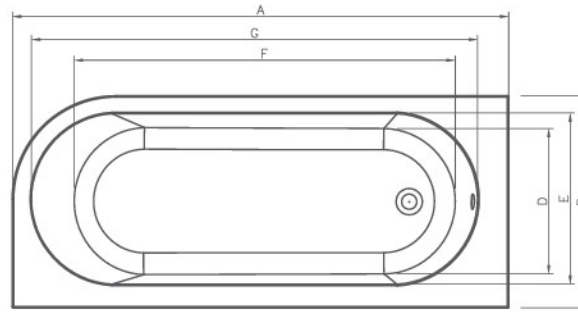

d7 Acrylic Round Single Ended 1700 x 725mm Left Hand Bath
CODE: d7-BAT72517SE-RDL