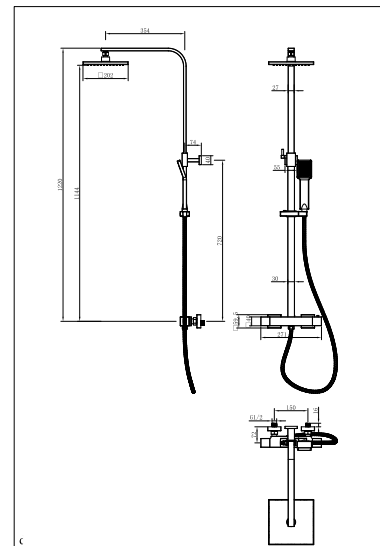

Round Style Thermostatic Shower Valve
CODE: d6-RD-SV

Square Style Thermostatic Shower Valve
CODE: d4-SQ-SV

Round Style Thermostatic Shower Valve
CODE: d5-RD-SV

Round Style Thermostatic Shower Valve
CODE: d8-RD-SV