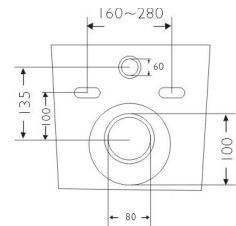

d8 Wall Hung Rimless

CODE: d8-WH-SQ-RIM