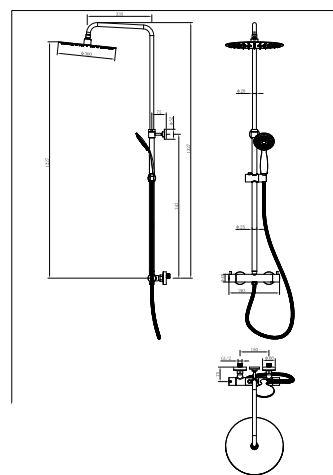

Round Style Thermostatic Shower Valve
CODE: d4-RD-SV

Round Style Thermostatic Shower Valve
CODE: d8-RD-SV