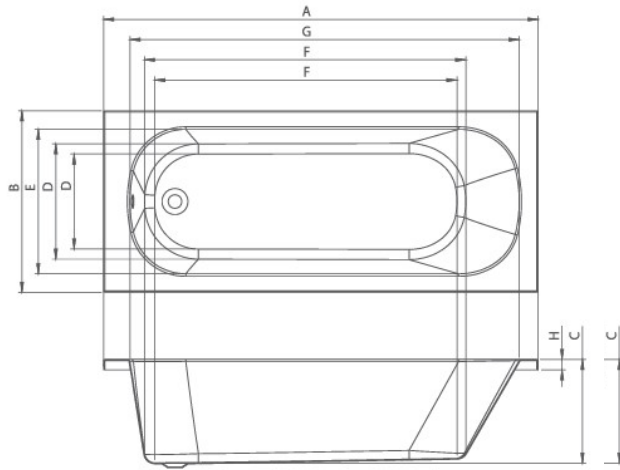

d2 Acrylic Round Single Ended 1500 x 700mm Bath

CODE: d2-BAT715SE-RD

d2 Acrylic Round Single Ended 1700 x 700mm Bath

CODE: d2-BAT717SE-RD

A	B	C	D	E	F	G	H	L
1500	700	400	340X420	557	1020/1180	1330	40	160
1700	700	400	340X420	557	1220/1280	1530	40	180