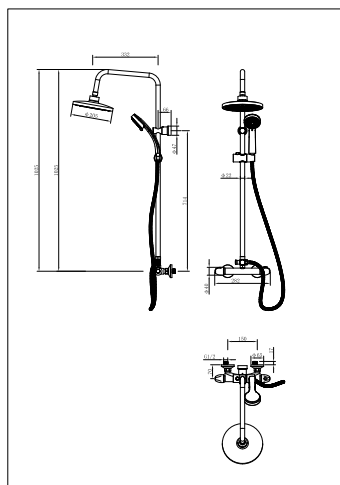

Shower Valves