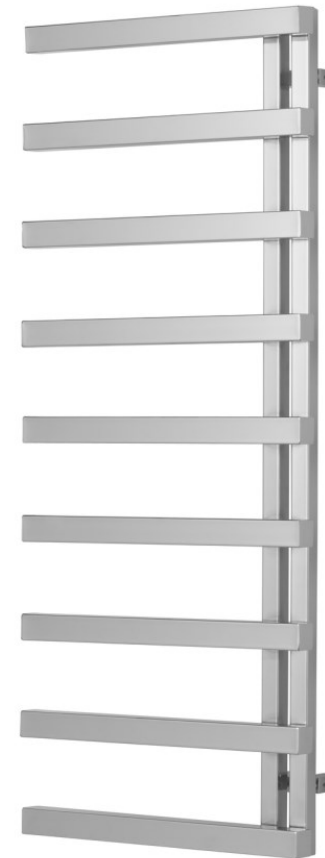

d7 Towel Warmer

Code	Height	Width	BTUs	Inc VAT
d7-RAD1250-CH	1200	500	1460	€350.00
d7-RAD1460-CH	1400	600	1910	€400.00
d7-RAD1660-CH	1600	600	2158	€450.00

Valves sold separately