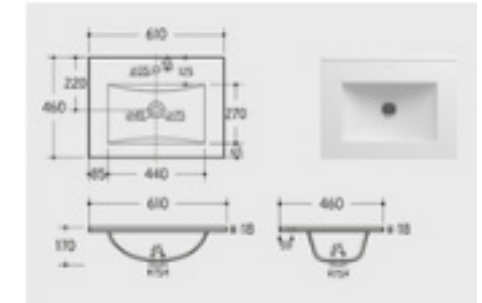

d4 60x46cm Ceramic Basin
CODE: d4-60-46BS