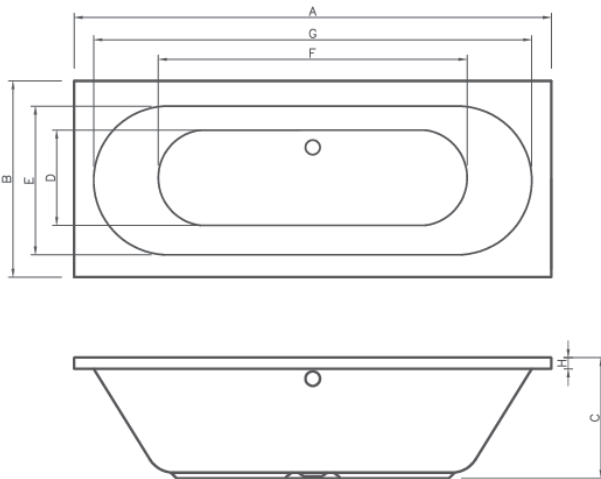

d4 Acrylic Round Double Ended 1700 x 700mm Bath

CODE: d4-BAT717DE-RD

d4 Acrylic Round Double Ended 1800 x 800mm Bath

CODE: d4-BAT818DE-RD

A	B	C	D	E	F	G	H	L
1700	700	410	340	530	970	1560	40	180
1800	800	410	440	620	1200	1660	40	210