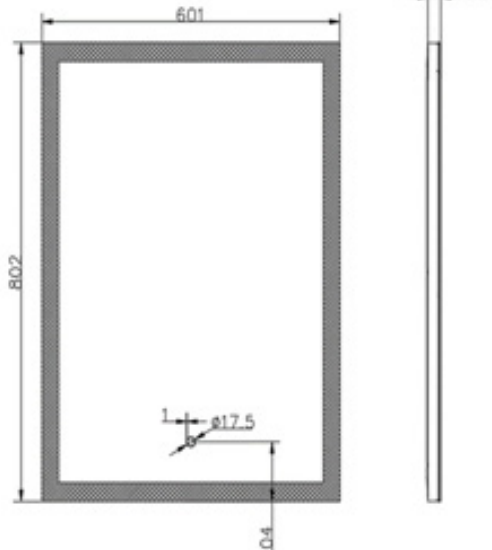

Mirrors

d6 RECTANGULAR LED Mirror d6-M-6080-REC-FL