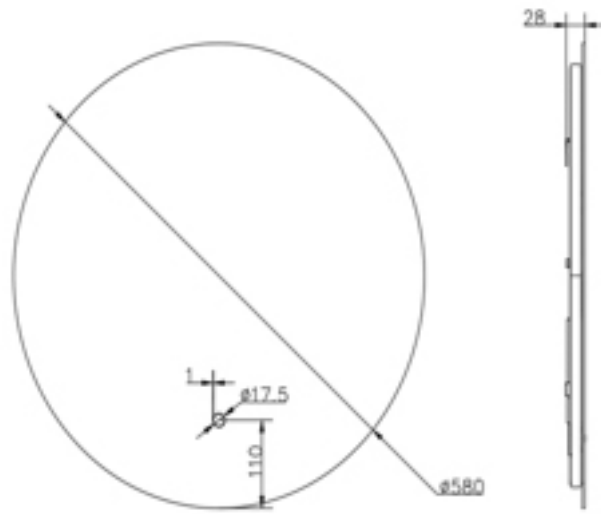

d6 Round LED Mirror d6-M-58RD-BL