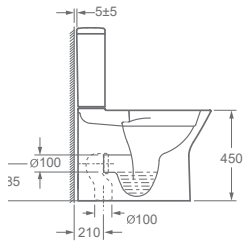

CODE: d4-PAN-SQ
CODE: d4-CIS-SQ

d4 Wall Hung

CODE: d4-WH-SQ

d4 Square Short Projection Toilet Pan

CODE: d4-PAN-SQ-SH

d4

d4 Round Pan Rimless Comfort Height

CODE: d4-PAN-RD-RIM