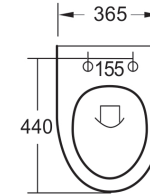

d4

CODE: d4-PAN-RD-RIM

CODE: d4-CIS-RD

d6

MG001&MC001

CODE: d6-PAN-SQ-RIM-C
CODE: d6-CIS-SQ

MG005

d6 Wall Hung

CODE: d6-WH-SQ

IW509&IC509

CODE: d6-PAN-RD-RIM
CODE: d6-CIS-RD

d6

MG008

CODE: d6-PAN-SQ-RIM

CODE: d6-CISTERN-SQ-RIM

MG003

CODE: d6-BTW-SQ

CODE: d6-BTW-RD

N512

CODE: d6-WH-RD

d8

CODE: d8-BTW-RD-RIM

CODE: d8-WH-SQ-RIM

CODE: d8-BTW-SQ-RIM

CODE: d8-WH-RD-RIM