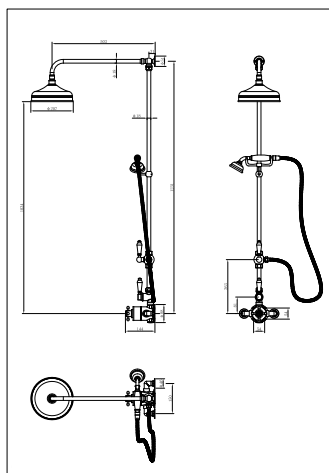

Round Style Thermostatic Shower Valve
CODE: d2-RD-SV

Round Style Thermostatic Shower Valve
CODE: d5-RD-SV