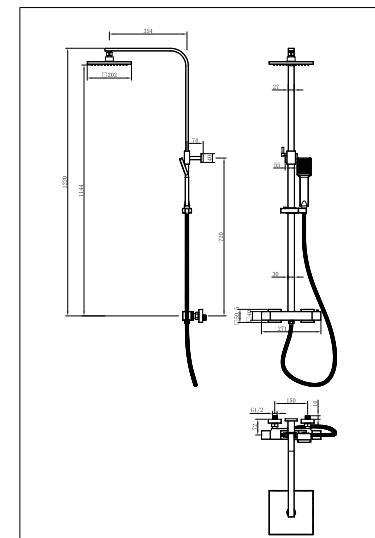

Shower Valves

Round Style Thermostatic Shower Valve
CODE: d5-RD-SV

Round Style Thermostatic Shower Valve
CODE: d8-RD-SV