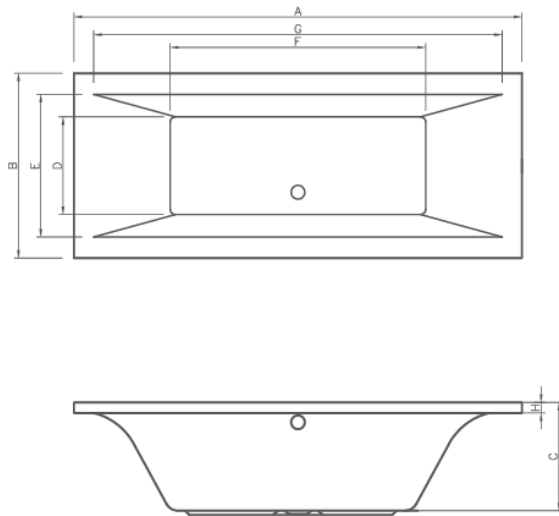

A	B	C	D	E	F	G	H	L
1700	700	410	370	540	970	1550	40	185
1800	800	440	470	640	1070	1650	40	210

d4 Acrylic Square Double Ended 1700 x 700mm Bath
CODE: d4-BAT717DE-SQ
d4 Acrylic Square Double Ended 1800 x 800mm Bath
CODE: d4-BAT818DE-SQ