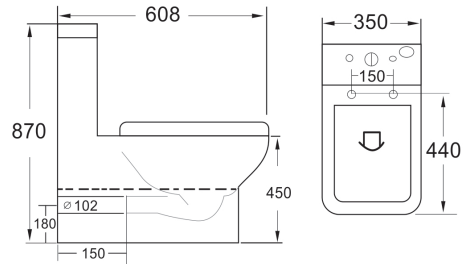

d6 Comfort Rimless

CODE: d6-PAN-SQ-RIM-C
CODE: d6-CIS-SQ

MG005