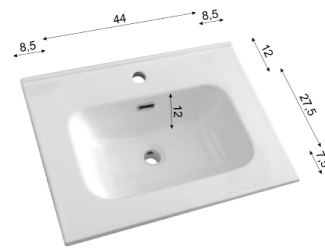

d12 Countertop Washbasin 36cm
CODE: d12-CTRbasin-45

d8

d8 60x46cm Mineral Plus Basin
CODE: d8-ML646BS

d8 80x46cm Mineral Plus Basin
CODE: d8-ML8046BS

d8 100x46cm Mineral Plus Basin
CODE: d8-ML1046BS

d6 60x40cm Ceramic Basin
CODE: d6-60-40BS