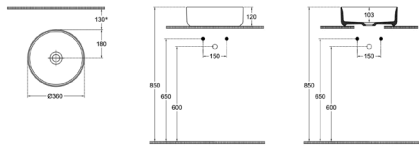

Inc VAT: €61.50

130mm x 1/2" Pipe Sleeves Anthracite Pair
CODE: d6-RADP-KIT-AT

Inc VAT: €49.20

Basins

d12

Features
Without Tap Hole

Dimensions
360 x 360 mm

Weight
5,8 kg