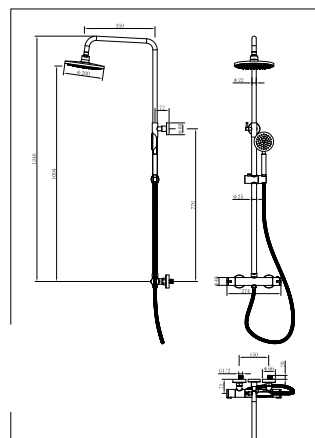

Shower Valves

Round Style Thermostatic Shower Valve
CODE: d5-RD-SV

Round Style Thermostatic Shower Valve
CODE: d8-RD-SV