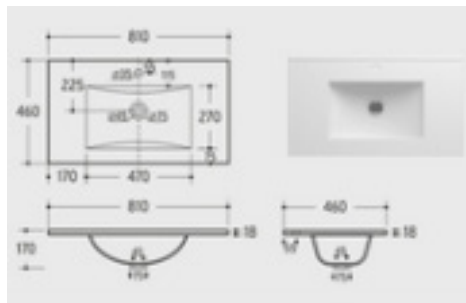

d4 80x46cm Ceramic Basin
CODE: d4-80-46BS