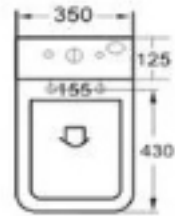

CODE: d6-PAN-SQ-RIM

CODE: d6-CISTERN-SQ-RIM

MG003

d6 Back to Wall Pan

CODE: d6-BTW-SQ