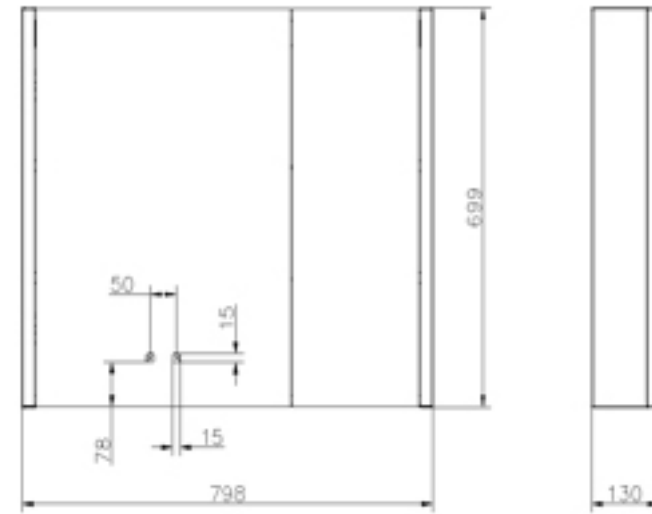

d6 LED Mirrored Cabinet d6-MCAB2-8070-FL