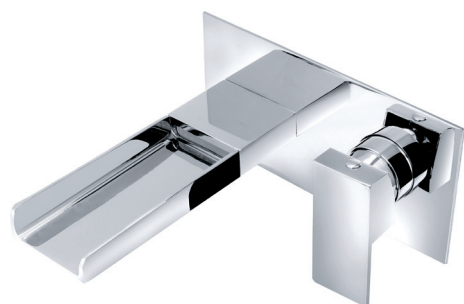

d10

d10 Small Mono Basin Mixer
CODE: d10-001S Inc VAT: €123.00
min. operating pressure: 0.2 bar