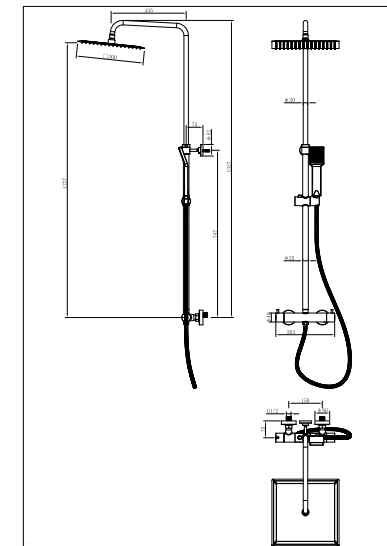

Square Style Thermostatic Shower Valve
CODE: d4-SQ-SV

Square Style Thermostatic Shower Valve
CODE: d8-SQ-SV