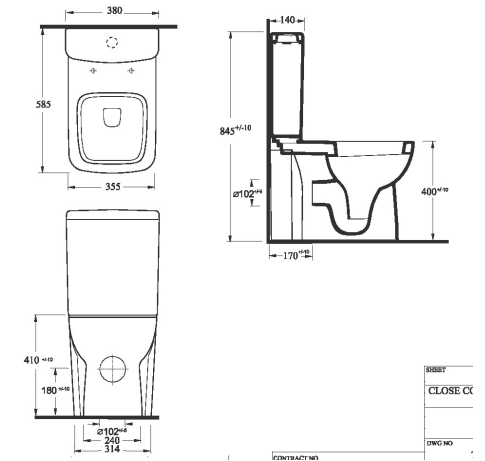

d4 Square Short Projection Toilet Pan

CODE: d4-PAN-SQ-SH