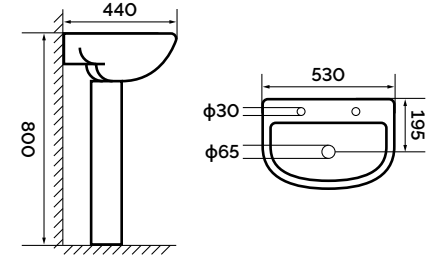

d2 Basin One Tap Hole
CODE: d2-BAS-530

d2 Pedestal
CODE: d2-PED

d3