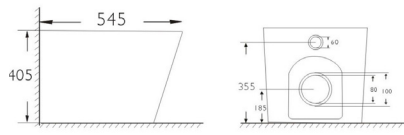

CODE: d6-WH-RD

d8

d8 Back to Wall Rimless

CODE: d8-BTW-RD-RIM