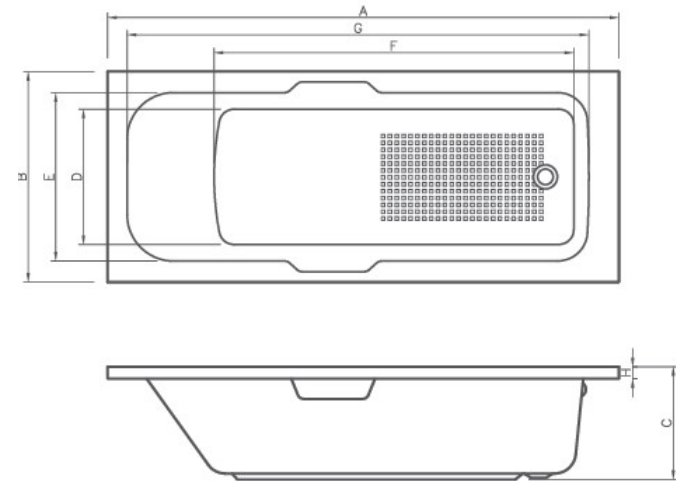

A	B	C	D	E	F	G	H	L
1700	700	370	450	560	1195	1535	40	190

d3 Acrylic Round Single Ended Slip Resistant. Twin Grip Bath

CODE:d3-BAT717SE-RD