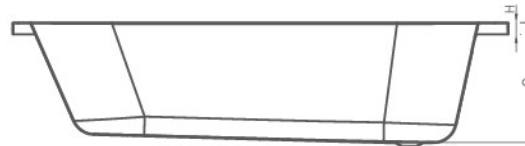

d7 Acrylic Round Single Ended 1700 x 725mm Right Hand Bath
CODE: d7-BAT72517SE-RDL

A	B	C	D	E	F	G	H	L
1700	725	410	503	585	1306	1528	40	195