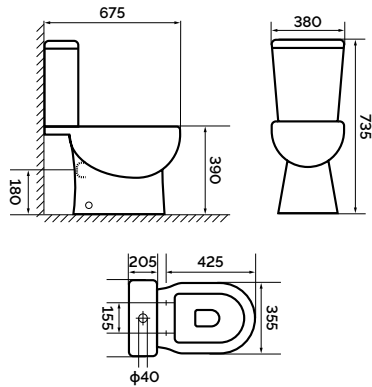

d2

Sanitaryware

d2 Cistern with Dual Flush Fittings
CODE: d2-CIS

d2 Toilet Pan
CODE: d2-PAN