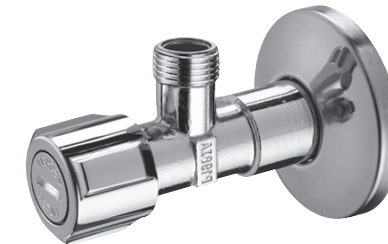

Schell Cold Water Tap

CODE: SC-0 21100699 Inc VAT: €307.50
min. operating pressure: 0.2 bar
Self closing wash basin tap (high pressure, cold water)

Schell Cold Water Battery Tap

CODE: SC-021680699 Inc VAT: €356.70
min. operating pressure: 0.2 bar
Electronic wash basin tap (high-pressure, cold water)
Mains operated

Schell Electronic Mains Tap

CODE: SC-012440699 Inc VAT: €541.20
min. operating pressure: 0.2 bar
Self closing wash basin tap (high pressure, cold water)

Schell Electronic Battery Tap

CODE: SC-012300699 Inc VAT: €492.00
min. operating pressure: 0.2 bar
Self closing wash basin tap (high pressure, cold water)

Schell Angle Valve

CODE: SC-054300699 Inc VAT: €30.75
min. operating pressure: 0.2 bar
Angle valve with regulating function
COMFORT with filter

Schell Wall Mounted Battery Tap

CODE: SC-019540699 Inc VAT - €448.95