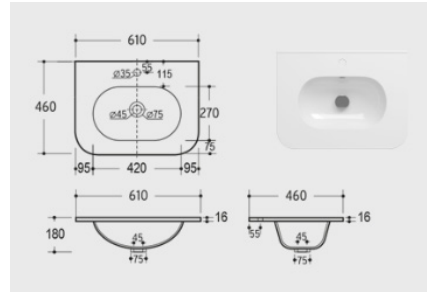

d8 60x46cm Mineral Plus Basin
CODE: d8-ML646BS