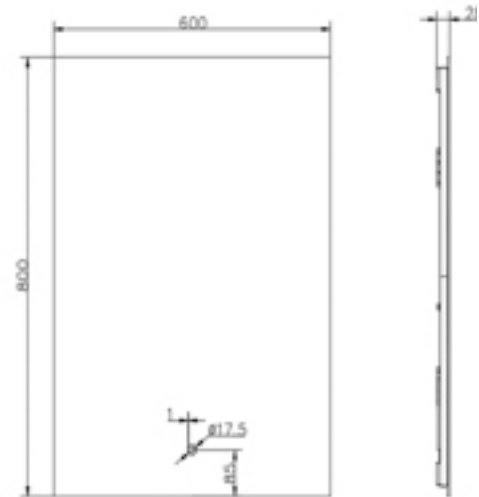

d6 RECTANGULAR LED Mirror d6-M-6080REC-BL