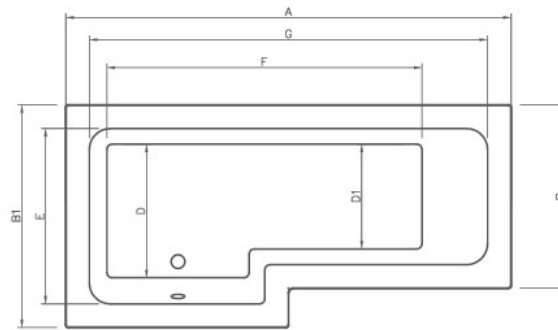

d6 Acrylic Square L-Shaped 1500 x 850 x 700mm Left Hand Bath
CODE: d6-BAT85015SE-SQL

d6 Acrylic Square L-Shaped 1500 x 850 x 700mm Right Hand Bath
CODE: d6-BAT85015SE-SQR

d6 Acrylic Square L-Shaped 1700 x 850 x 700mm Left Hand Bath
CODE: d6-BAT85017SE-SQL