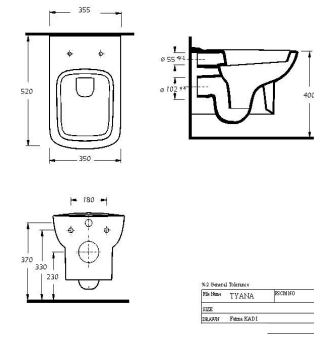

d4 Wall Hung

CODE: d4-WH-SQ