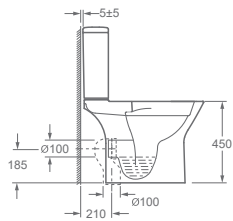

d3 Close Coupled Rimless Comfort Height
CODE: d3-PAN-RD-RIM

CODE: d3-CIS-RD

d4