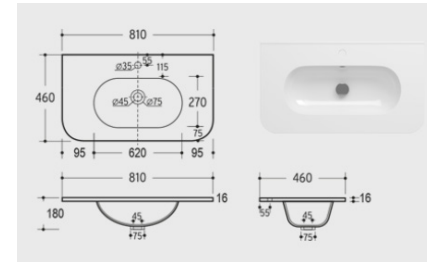

d8 80x46cm Mineral Plus Basin
CODE: d8-ML8046BS