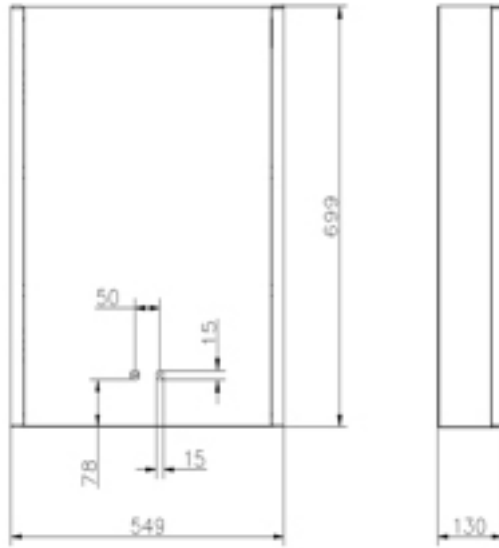

Mirrors

d6 LED Mirrored Cabinet d6-MCAB1-5570-FL