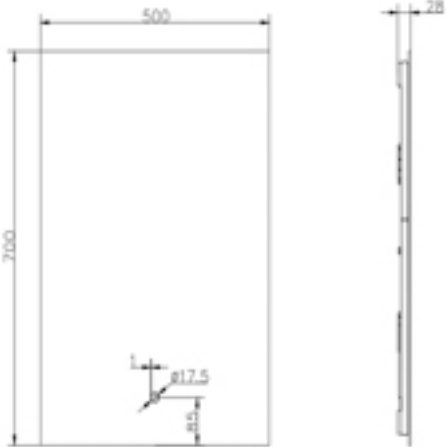

d6 RECTANGULAR LED Mirror d6-M-5070-REC-BL