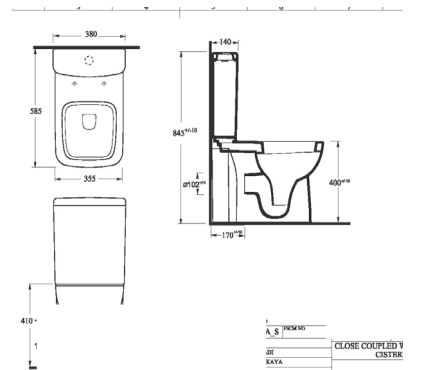

d4 Close Couple Rimless

CODE: d4-PAN-SQ
CODE: d4-CIS-SQ