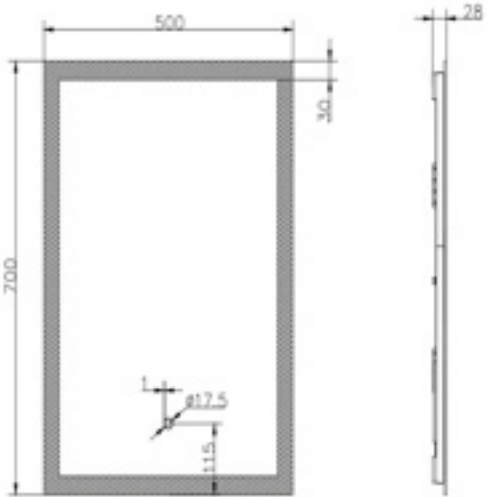

d6 RECTANGULAR LED Mirror d6-M-5070-REC-FL