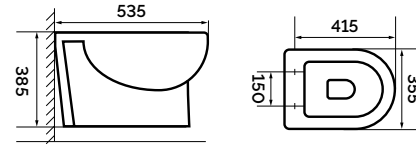

d4 80x40cm Ceramic Basin
CODE: d4-80-40BS

d4 60x46cm Ceramic Basin
CODE: d4-60-46BS

d2

Sanitaryware

d2 Cistern with Dual Flush Fittings
CODE: d2-CIS

d2 Toilet Pan
CODE: d2-PAN

d2 Toilet - Back to Wall Pan
CODE: d2-BTW-PAN