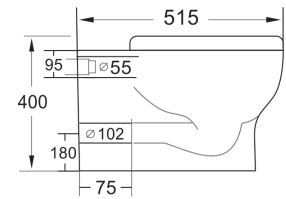

CODE: d6-PAN-SQ-RIM

CODE: d6-CISTERN-SQ-RIM

MG003

d6 Back to Wall Pan

CODE: d6-BTW-SQ