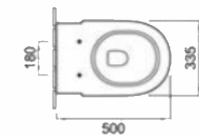

d8 Wall Hung Rimless

CODE: d8-WH-RD-RIM