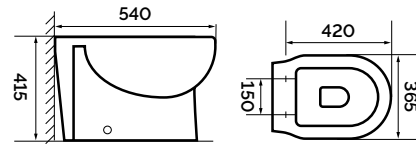

d4 80x40cm Ceramic Basin
CODE: d4-80-40BS

d4 60x46cm Ceramic Basin
CODE: d4-60-46BS

d2

Sanitaryware

d2 Cistern with Dual Flush Fittings
CODE: d2-CIS

d2 Toilet Pan
CODE: d2-PAN

d2 Toilet - Back to Wall Pan
CODE: d2-BTW-PAN