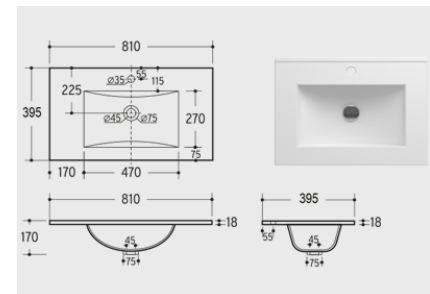

d6 60x46cm Ceramic Basin
CODE: d6-60-46BS

d6 80x46cm Ceramic Basin
CODE: d6-80-46BS

d6 1000x46cm Ceramic Basin
CODE: d6-100-46BS

d4 80x46cm Ceramic Basin
CODE: d4-80-46BS

d4 100x46cm Ceramic
Basin
CODE: d4-100-46BS