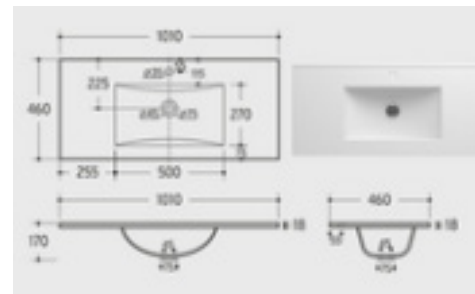

d6 60x46cm Ceramic Basin
CODE: d6-60-46BS

d6 80x46cm Ceramic Basin
CODE: d6-80-46BS

d6 1000x46cm Ceramic Basin
CODE: d6-100-46BS

d4 80x46cm Ceramic Basin
CODE: d4-80-46BS

d4 100x46cm Ceramic
Basin
CODE: d4-100-46BS