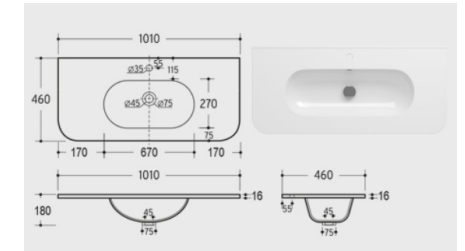

d8 100x46cm Mineral Plus Basin
CODE: d8-ML1046BS