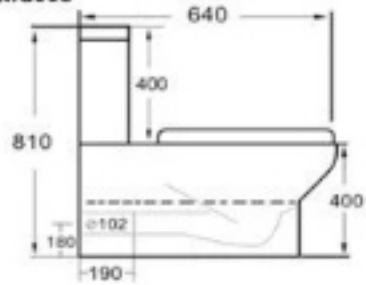

IW509&IC509

d6 Close Couple Rimless

CODE: d6-PAN-RD-RIM
CODE: d6-CIS-RD

d6

MG008

d6 Close Couple Rimless

CODE: d6-PAN-SQ-RIM

CODE: d6-CISTERN-SQ-RIM