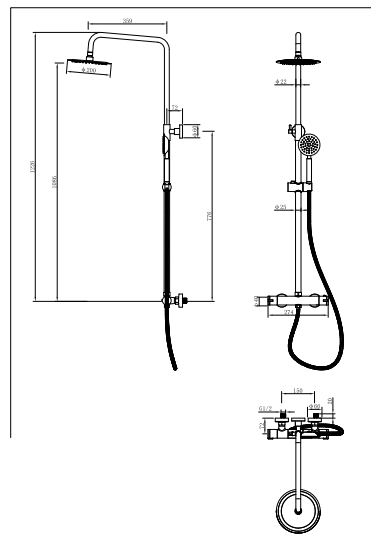

A	B	B1	C	D	D1	E	F	G	H	L
1500	700	850	410	510	400	680	1000	1320	40	160
1700	700	850	410	510	400	680	1200	1520	40	180

Shower Valves

Round Style Thermostatic Shower Valve
CODE: d2-RD-SV

Round Style Thermostatic Shower Valve
CODE: d4-RD-SV