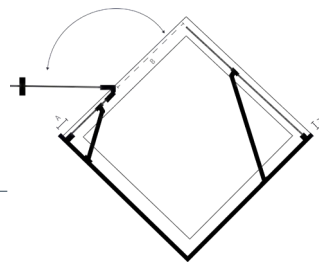

i7 FRAMELESS HINGE INLINE DOOR with SIDE PANEL

KEY FEATURES

↑ 2 metres high

↖ 6 mm toughened safety glass

↔ 20 mm adjustment

🛡️ iShield easy clean glass

↻ reversible design

☑️ chrome finish

OPENING OPTIONS

Reversible Design:
can be installed left or right handed

PEACE OF MIND

- Lifetime Guarantee*
- Spare Parts Available

INNOVATION HIGHLIGHTS

- **iShield Easy Clean Glass:** hydrophobic coating that repels against grime and limescale
- **Ultra Frameless Design:** barrier free entry
- **Magnetic Seal Closure:** firm door close action
- **Rounded Chrome Handle Design:** with signature cut-through detailing

DOOR SIZE OPTIONS

The below sizes / adjustments are compatible with tray sizes only.

Product Description	Adjustment	Access	Code	RRP Inc. VAT
800mm Frameless Hinge Door with Inline Panel	760-790mm	486mm	i7PSH800C	€682.65
900mm Frameless Hinge Door with Inline Panel	860-890mm	486mm	i7PSH900C	€725.70
1000mm Frameless Hinge Door with Inline Panel	960-990mm	536mm	i7PSH1000C	€750.30
1100mm Frameless Hinge Door with Inline Panel	1060-1090mm	536mm	i7PSH1100C	€762.60
1200mm Frameless Hinge Door with Inline Panel	1160-1190mm	586mm	i7PSH1200C	€799.50
1400mm Frameless Hinge Door with Inline Panel	1360-1390mm	636mm	i7PSH1400C	€854.85

SIDE PANEL SIZE OPTIONS

Product Description	Adjustment	Code	RRP Inc. VAT
700mm Frameless Side Panel	670-690mm	i7SSH700C	€313.65
760mm Frameless Side Panel	730-750mm	i7SSH760C	€325.95
800mm Frameless Side Panel	770-790mm	i7SSH800C	€350.55
900mm Frameless Side Panel	870-890mm	i7SSH900C	€369.00
1000mm Frameless Side Panel	970-990mm	i7SSH100C	€387.45