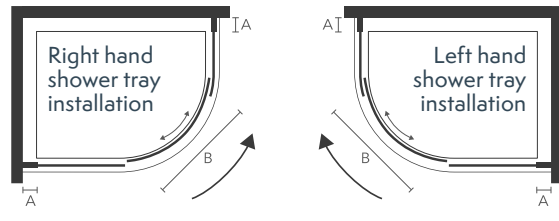

6 mm toughened safety glass

20 mm adjustment

iShield easy clean glass

reversible design

chrome finish

OPENING OPTIONS

Sliding Quadrant: central door opening – reversible design, can be installed left or right handed.