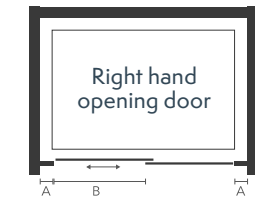

OPENING OPTIONS

Reversible Door: suitable for left or right hand installation

INNOVATION HIGHLIGHTS

- **iShield Easy Clean Glass:** hydrophobic coating that repels against grime and limescale
- **Magnetic Seal Closure:** firm door close action
- **Rounded Chrome Handle Design:** with signature cut-through detailing
- **Quick Release Double Wheel Rollers:** for easy cleaning

DOOR SIZE OPTIONS

The below sizes / adjustments are compatible with tray sizes only.

Product Description	Adjustment	Access	Code	RRP Inc. VAT
1000mm Sliding Door	950-990mm	375mm	i7JS1000C	€774.90
1100mm Sliding Door	1050-1090mm	430mm	i7JS1100C	€774.90
1200mm Sliding Door	1150-1190mm	475mm	i7JS1200C	€774.90
1300mm Sliding Door	1250-1290mm	475mm	i7JS1300C	€873.30
1400mm Sliding Door	1350-1390mm	575mm	i7JS1400C	€934.80
1500mm Sliding Door	1450-1490mm	575mm	i7JS1500C	€984.00
1600mm Sliding Door	1550-1590mm	575mm	i7JS1600C	€1,057.80
1700mm Sliding Door	1650-1690mm	575mm	i7JS1700C	€1,100.85

PEACE OF MIND • Lifetime Guarantee* • Spare Parts Available • Extension Profiles Available