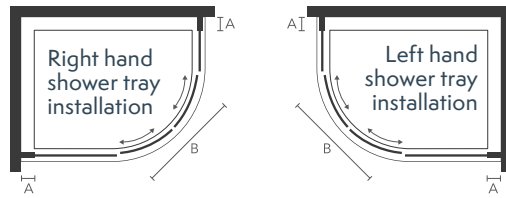

COLOUR OPTIONS

Luxury Colour Finish

Standard Colour Finish

KEY FEATURES

OPENING OPTIONS

Sliding Quadrant: central door opening – reversible design, can be installed left or right handed.

INNOVATION HIGHLIGHTS