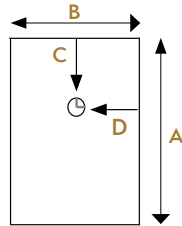

Code	A	B	C	D	RRP Inc. VAT
T812REC-LN-LP	1200mm	800mm	410mm	400mm	€664.20
T912REC-LN-LP	1200mm	900mm	450mm	450mm	€710.94
T914REC-LN-LP	1400mm	900mm	450mm	450mm	€805.65
T916REC-LN-LP	1600mm	900mm	410mm	450mm	€861.00
T717REC-LN-LP	1700mm	700mm	610mm	350mm	€799.50
T918REC-LN-LP	1800mm	900mm	610mm	450mm	€916.35