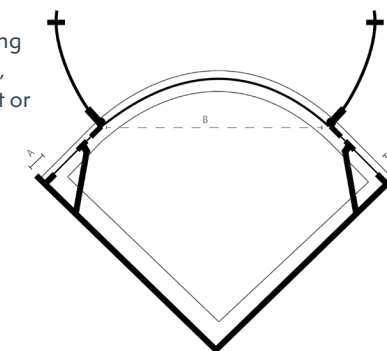

INNOVATION HIGHLIGHTS

- **iShield Easy Clean Glass:** hydrophobic coating that repels against grime and limescale
- **Ultra Frameless Design:** barrier free entry
- **Magnetic Seal Closure:** firm door close action
- **Rounded Chrome Handle Design:** with signature cut-through detailing

DOOR SIZE OPTIONS

The below sizes / adjustments are compatible with tray sizes only.

Product Description	Adjustment	Access	Code	RRP Inc. VAT
800mm Two Door Frameless Hinged Quadrant	760-790mm	800mm	i7QSH800C	€811.80
900mm Two Door Frameless Hinged Quadrant	860-890mm	800mm	i7QSH900C	€811.80
1000mm Two Door Frameless Hinged Quadrant	960-990mm	800mm	i7QSH1000C	€854.85

PEACE OF MIND • Lifetime Guarantee* • Spare Parts Available • Extension Profiles Available