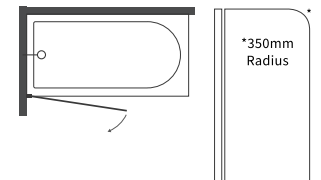

OPENING DETAILS

- Rotating Screen – Opens outwards only

COLOUR OPTIONS

Chrome

Black

Code	Colour	Width	RRP Inc. VAT
iB002	Chrome	800mm	€252
iB002-BK	Black	800mm	€123