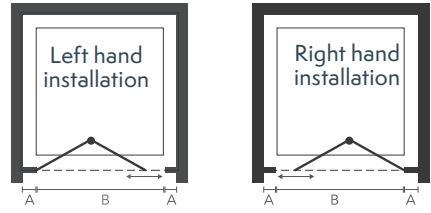

i7 FRAMED BIFOLD DOOR

KEY FEATURES

↑ 2 metres high

↖ 6 mm toughened safety glass

↔ 20 mm adjustment

🛡️ iShield easy clean glass

↻ reversible design

chrome finish

OPENING OPTIONS

Reversible Door: suitable for left or right hand installation

INNOVATION HIGHLIGHTS

- **iShield Easy Clean Glass:** hydrophobic coating that repels against grime and limescale
- **Magnetic Seal Closure:** firm door close action
- **Rounded Chrome Handle Design:** with signature cut-through detailing

DOOR SIZE OPTIONS

The below sizes / adjustments are compatible with tray sizes only.

Product Description	Adjustment	Access	Code	RRP Inc. VAT
700mm Bifold Door	650-690mm	430mm	i7BS700C	€842.55
760mm Bifold Door	710-750mm	490mm	i7BS760C	€842.55
800mm Bifold Door	750-790mm	530mm	i7BS800C	€842.55
900mm Bifold Door	850-890mm	630mm	i7BS900C	€867.15
1000mm Bifold Door	950-990mm	730mm	i7BS1000C	€934.80

SIDE PANEL SIZE OPTIONS

Product Description	Adjustment	Code	RRP Inc. VAT
700mm Side Panel	670-690mm	i7SS700C	€412.05
760mm Side Panel	730-750mm	i7SS760C	€412.05
800mm Side Panel	770-790mm	i7SS800C	€412.05
900mm Side Panel	870-890mm	i7SS900C	€448.95
1000mm Side Panel	970-990mm	i7SS1000C	€479.70
1100mm Side Panel	1070-1090mm	i7SS1100C	€498.15
1200mm Side Panel	1170-1190mm	i7SS1200C	€541.20

PEACE OF MIND • Lifetime Guarantee* • Spare Parts Available • Extension Profiles Available