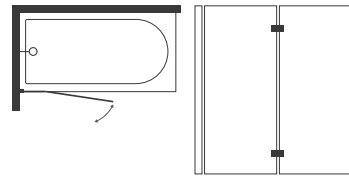

8MM 2 PANEL SQUARE BATHSCREEN

KEY FEATURES

1400 mm high

8 mm toughened safety glass

iShield easy clean glass

reversible design

OPENING DETAILS

- Rotating Screen – Opens outwards only
- Stabilising Bar included