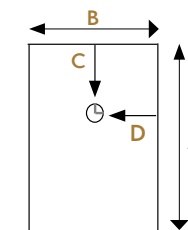

Code	A	B	C	D	RRP Inc. VAT
T812REC-CW-LP	1200mm	800mm	410mm	400mm	€664.20
T912REC-CW-LP	1200mm	900mm	450mm	450mm	€710.94
T914REC-CW-LP	1400mm	900mm	450mm	450mm	€805.65
T816REC-CW-LP	1600mm	800mm	410mm	400mm	€836.40
T916REC-CW-LP	1600mm	900mm	410mm	450mm	€861.00
T717REC-CW-LP	1700mm	700mm	610mm	350mm	€799.50
T818REC-CW-LP	1800mm	800mm	610mm	400mm	€861.00
T918REC-CW-LP	1800mm	900mm	610mm	450mm	€916.35