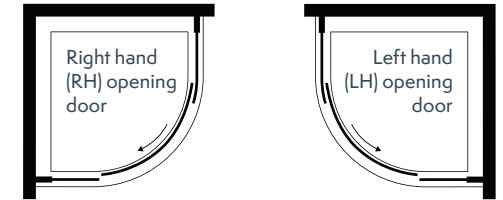

OPENING OPTIONS

Handed Product: choose left or right hand opening

INNOVATION HIGHLIGHTS

- **Sleek eyelet handle:** seamlessly blends into the door's silhouette
- **Refined frameless aesthetic:** featuring a statement top-mounted roller
- **Minimalist bottom door guide:** engineered to facilitate easy maintenance

DOOR SIZE OPTIONS

Product Description	Adjustments	Access	Code	RRP Inc. VAT
800mm 1 Door Quadrant – LH	775-795	380mm	i10QS800CL	€1,783.50
800mm 1 Door Quadrant – RH	775-795	380mm	i10QS800CR	€1,783.50
900mm 1 Door Quadrant – LH	875-895	480mm	i10QS900CL	€1,783.50
900mm 1 Door Quadrant – RH	875-895	480mm	i10QS900CR	€1,783.50
1000mm 1 Door Quadrant – LH	975-995	480mm	i10QS1000CL	€1,968.00
1000mm 1 Door Quadrant – RH	975-995	480mm	i10QS1000CR	€1,968.00