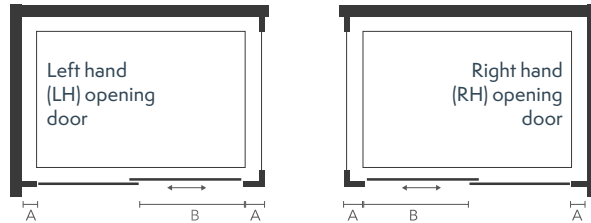

i10 SLIDING DOOR with Side Panel

OPENING OPTIONS

Handed Product: choose left or right hand opening

DOOR SIZE OPTIONS

The below sizes / adjustments are compatible with tray sizes only.

Product Description	Adjustments	Access	Codes	RRP Inc VAT
1000mm Sliding Door - LH	965-990	425mm	i10JS1000CL	€1,599.00
1000mm Sliding Door - RH	965-990	425mm	i10JS1000CR	€1,599.00
1100mm Sliding Door - LH	1065-1090	475mm	i10JS1100CL	€1,599.00
1100mm Sliding Door - RH	1065-1090	475mm	i10JS1100CR	€1,599.00
1200mm Sliding Door - LH	1165-1190	525mm	i10JS1200CL	€1,722.00
1200mm Sliding Door - RH	1165-1190	525mm	i10JS1200CR	€1,722.00
1400mm Sliding Door - LH	1365-1390	575mm	i10JS1400CL	€1,722.00
1400mm Sliding Door - RH	1365-1390	575mm	i10JS1400CR	€1,722.00
1500mm Sliding Door - LH	1465-1490	575mm	i10JS1500CL	€1,906.50
1500mm Sliding Door - RH	1465-1490	575mm	i10JS1500CR	€1,906.50
1600mm Sliding Door - LH	1565-1590	575mm	i10JS1600CL	€1,906.50
1600mm Sliding Door - RH	1565-1590	575mm	i10JS1600CR	€1,906.50
1700mm Sliding Door - LH	1665-1690	575mm	i10JS1700CL	€2,029.50
1700mm Sliding Door - RH	1665-1690	575mm	i10JS1700CR	€2,029.50

SIDE PANEL OPTIONS

Product Description	Adjustments	Access	Codes	RRP Inc VAT
760mm Side Panel - LH	730-750	N/A	i10SS760CL	€676.50
760mm Side Panel - RH	730-750	N/A	i10SS760CR	€676.50
800mm Side Panel - LH	770-790	N/A	i10SS800CL	€676.50
800mm Side Panel - RH	770-790	N/A	i10SS800CR	€676.50
900mm Side Panel - LH	870-890	N/A	i10SS900CL	€799.50
900mm Side Panel - RH	870-890	N/A	i10SS900CR	€799.50
1000mm Side Panel - LH	970-990	N/A	i10SS1000CL	€861.00
1000mm Side Panel - RH	970-990	N/A	i10SS1000CR	€861.00
1200mm Side Panel - LH	1170-1190	N/A	i10SS1200CL	€984.00
1200mm Side Panel - RH	1170-1190	N/A	i10SS1200CR	€984.00