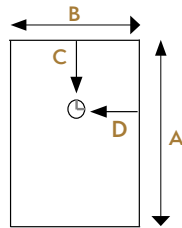

iStone SLATE TRAY:
CALEIDO GOLD

Code	A	B	C	D	RRP Inc. VAT
T812REC-CG-LP	1200mm	800mm	410mm	400mm	€664.20
T912REC-CG-LP	1200mm	900mm	450mm	450mm	€710.94
T914REC-CG-LP	1400mm	900mm	450mm	450mm	€805.65
T816REC-CG-LP	1600mm	800mm	410mm	400mm	€836.40
T916REC-CG-LP	1600mm	900mm	410mm	450mm	€861.00
T717REC-CG-LP	1700mm	700mm	610mm	350mm	€799.50
T818REC-CG-LP	1800mm	800mm	610mm	400mm	€861.00
T918REC-CG-LP	1800mm	900mm	610mm	450mm	€916.35