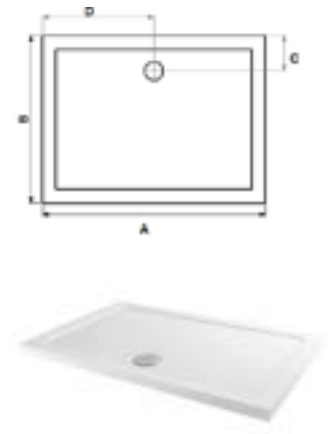

Code	A	B	C	D	RRP Inc. VAT
T790REC-LP	900mm	700mm	190mm	450mm	€380.07
T7690REC-LP	900mm	760mm	190mm	450mm	€380.07
T890REC-LP	900mm	800mm	190mm	450mm	€380.07
T710REC-LP	1000mm	700mm	190mm	500mm	€412.05
T7610REC-LP	1000mm	760mm	190mm	500mm	€412.05
T810REC-LP	1000mm	800mm	190mm	500mm	€353.01
T910REC-LP	1000mm	900mm	190mm	500mm	€430.50
T711REC-LP	1100mm	700mm	190mm	550mm	€430.50
T7611REC-LP	1100mm	760mm	190mm	550mm	€430.50
T811REC-LP	1100mm	800mm	190mm	550mm	€442.80
T911REC-LP	1100mm	900mm	190mm	550mm	€448.95
T712REC-LP	1200mm	700mm	190mm	600mm	€430.50
T7612REC-LP	1200mm	760mm	190mm	600mm	€405.90
T812REC-LP	1200mm	800mm	190mm	600mm	€393.60
T912REC-LP	1200mm	900mm	190mm	600mm	€430.50
T813REC-LP	1300mm	800mm	190mm	600mm	€506.76
T913REC-LP	1300mm	900mm	190mm	650mm	€558.42
T714REC-LP	1400mm	700mm	190mm	700mm	€541.20
T7614REC-LP	1400mm	760mm	190mm	700mm	€541.20
T814REC-LP	1400mm	800mm	190mm	700mm	€522.75
T914REC-LP	1400mm	900mm	190mm	700mm	€522.75
T715REC-LP	1500mm	700mm	190mm	750mm	€584.25
T815REC-LP	1500mm	800mm	190mm	750mm	€584.25
T915REC-LP	1500mm	900mm	190mm	750mm	€612.54
T716REC-LP	1600mm	700mm	190mm	800mm	€612.54
T816REC-LP	1600mm	800mm	190mm	800mm	€584.25
T916REC-LP	1600mm	900mm	190mm	800mm	€602.70
T717REC-LP	1700mm	700mm	190mm	850mm	€651.90
T7617REC-LP	1700mm	760mm	190mm	850mm	€664.20
T817REC-LP	1700mm	800mm	190mm	850mm	€703.56
T917REC-LP	1700mm	900mm	190mm	850mm	€731.85
T718REC-LP	1800mm	700mm	190mm	850mm	€781.05
T818REC-LP	1800mm	800mm	190mm	900mm	€781.05
T918REC-LP	1800mm	900mm	190mm	900mm	€824.10
T920REC-LP	2000mm	900mm	190mm	1000mm	€861.00