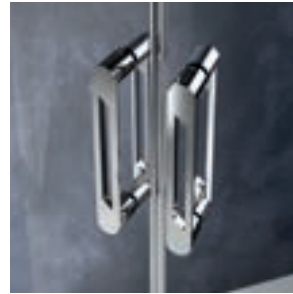

i7

FRAMED TWO DOOR OFFSET SLIDING QUADRANT

Rounded Handles Design (Solid chrome plated composition)

KEY FEATURES

2 metres high

6 mm toughened safety glass

20 mm adjustment

iShield easy clean glass

reversible design

chrome finish

OPENING OPTIONS

Sliding Quadrant: central door opening – reversible design, can be installed left or right handed.