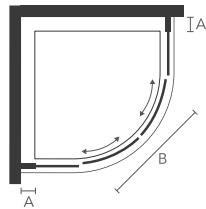

2 metres high

8 mm toughened safety glass

20 mm adjustment

iShield easy clean glass

OPENING OPTIONS

Sliding Quadrant: central door opening design

INNOVATION HIGHLIGHTS

- **Optiwhite Glass:** low iron glass for a crystal clear appearance
- **Quick Release Double Rollers:** for easy cleaning
- **Magnetic Seal Closure:** guaranteed water retention
- **Seamless Cut-through Handle Design**