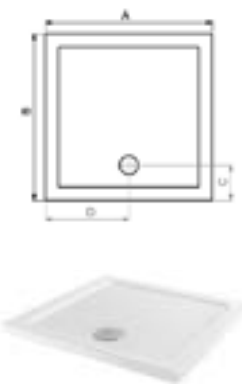

KEY FEATURES

40 mm depth

90 mm high flow waste

Acrylic Shower Tray: white tray with a smooth surface

iTray STANDARD ACRYLIC SHOWER TRAY: SQUARE

TECHNICAL SPECIFICATIONS

Code	A	B	C	D	RRP Inc. VAT
T700SQ-LP	700mm	700mm	190mm	350mm	€264.45
T760SQ-LP	760mm	760mm	190mm	380mm	€264.45
T800SQ-LP	800mm	800mm	190mm	400mm	€233.70
T900SQ-LP	900mm	900mm	190mm	450mm	€313.65
T1000SQ-LP	1000mm	1000mm	190mm	500mm	€430.50
T1100SQ-LP	1100mm	1100mm	190mm	600mm	€482.16
T1200SQ-LP	1200mm	1200mm	190mm	700mm	€558.42