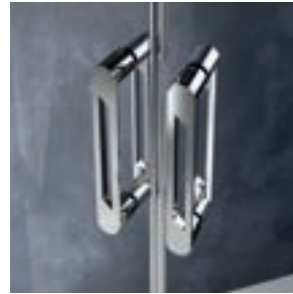

i7 FRAMED TWO DOOR SLIDING QUADRANT

Rounded Handles Design (Solid chrome plated composition)

KEY FEATURES

2 metres high

6 mm toughened safety glass

20 mm adjustment

iShield easy clean glass

reversible design

chrome finish

OPENING OPTIONS

Sliding Quadrant: central door opening – reversible design, can be installed left or right handed.