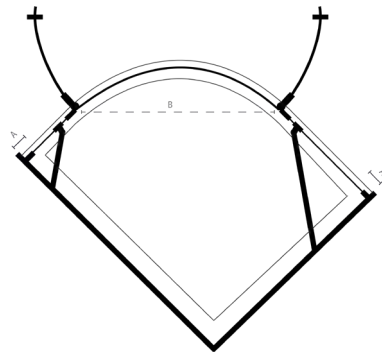

↑ 2 metres high

↙ 6 mm toughened safety glass

↔ 20 mm adjustment

🛡️ iShield easy clean glass

↻ reversible design

chrome finish

OPENING OPTIONS

Hinged Quadrant:
central door opening – reversible design, can be installed left or right handed.