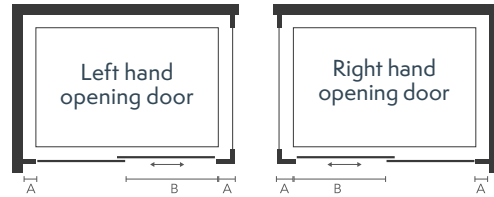

i7 SLIDING DOOR with SIDE PANEL

KEY FEATURES

- **2** metres high
- **6** mm toughened safety glass
- **40** mm adjustment
- iShield easy clean glass
- reversible design
- chrome finish

PEACE OF MIND

- Lifetime Guarantee*
- Spare Parts Available
- Extension Profiles Available

OPENING OPTIONS

Reversible Door: suitable for left or right hand installation

INNOVATION HIGHLIGHTS

- **iShield Easy Clean Glass:** hydrophobic coating that repels against grime and limescale
- **Magnetic Seal Closure:** firm door close action
- **Rounded Chrome Handle Design:** with signature cut-through detailing
- **Quick Release Double Wheel Rollers:** for easy cleaning

DOOR SIZE OPTIONS

The below sizes / adjustments are compatible with tray sizes only.

Product Description	Adjustment	Access	Code	RRP Inc. VAT
1000mm Sliding Door	950-990mm	375mm	i7JS1000C	€774.90
1100mm Sliding Door	1050-1090mm	430mm	i7JS1100C	€774.90
1200mm Sliding Door	1150-1190mm	475mm	i7JS1200C	€774.90
1300mm Sliding Door	1250-1290mm	475mm	i7JS1300C	€873.30
1400mm Sliding Door	1350-1390mm	575mm	i7JS1400C	€934.80
1500mm Sliding Door	1450-1490mm	575mm	i7JS1500C	€984.00
1600mm Sliding Door	1550-1590mm	575mm	i7JS1600C	€1,057.80
1700mm Sliding Door	1650-1690mm	575mm	i7JS1700C	€1,100.85

SIDE PANEL SIZE OPTIONS

Product Description	Adjustment	Code	RRP Inc. VAT
700mm Side Panel	670-690mm	i7SS700C	€412.05
760mm Side Panel	730-750mm	i7SS760C	€412.05
800mm Side Panel	770-790mm	i7SS800C	€412.05
900mm Side Panel	870-890mm	i7SS900C	€448.95
1000mm Side Panel	970-990mm	i7SS1000C	€479.70
1100mm Side Panel	1070-1090mm	i7SS1100C	€498.15
1200mm Side Panel	1170-1190mm	i7SS1200C	€541.20