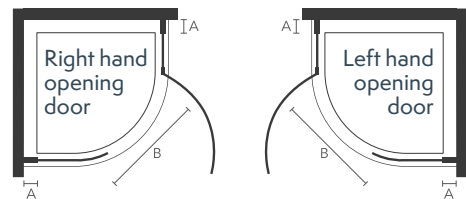

i9 Hinge & Inline Door with Side Panel in Brushed Brass (Left Hand Opening)

i9 ONE DOOR HINGED QUADRANT

COLOUR OPTIONS

Luxury Colour Finish

Standard Colour Finish

KEY FEATURES

2 metres high

8 mm toughened safety glass

20 mm adjustment

iShield easy clean glass

OPENING OPTIONS

Handed Product: choose left or right hand opening

INNOVATION HIGHLIGHTS

- **Optiwhite Glass:** low iron glass for a crystal clear appearance
- **Magnetic Seal Closure:** firm door close action, with strong water retention properties
- **Minimalist Cantilever Brace Bar Design:** robustly constructed to stand the test of time
- **Seamless Cut-through Handle Design**