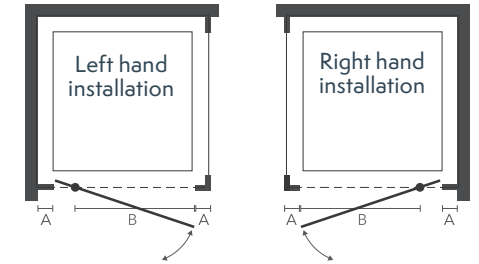

i7 Framed Pivot Door (left hand opening)

i7 Framed Pivot Door with Side Panel (left hand opening)

i7 FRAMED PIVOT DOOR with SIDE PANEL

KEY FEATURES

↑↓ 2 metres high

↙↘ 6 mm toughened safety glass

↔ 40 mm adjustment

🛡️ iShield easy clean glass

↻ reversible design

☑️ chrome finish

OPENING OPTIONS

Reversible Door: suitable for left or right hand installation

INNOVATION HIGHLIGHTS

- **iShield Easy Clean Glass:** hydrophobic coating that repels against grime and limescale
- **Magnetic Seal Closure:** firm door close action
- **Rounded Chrome Handle Design:** with signature cut-through detailing