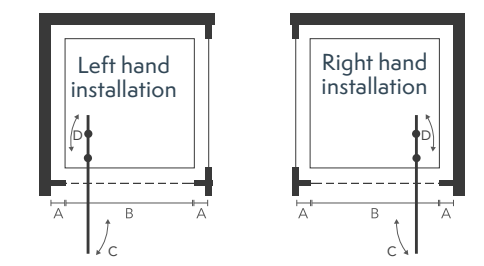

KEY FEATURES

2 metres high

6 mm toughened safety glass

40 mm adjustment

iShield easy clean glass

reversible design

chrome finish

OPENING OPTIONS

Reversible Door: suitable for left or right hand installation

INNOVATION HIGHLIGHTS

- **iShield Easy Clean Glass:** hydrophobic coating that repels against grime and limescale
- **Magnetic Seal Closure:** firm door close action
- **Space Saving Design:** protrudes minimally into the room, with generous shower access
- **Rounded Chrome Handle Design:** with signature cut-through detailing