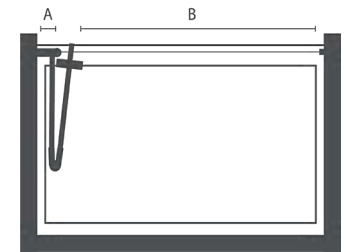

OPENING OPTIONS

Reversible Design:
can be installed left or right handed

INNOVATION HIGHLIGHTS

- **iShield Easy Clean Glass:** hydrophobic coating that repels against grime and limescale
- **Ultra Frameless Design:** barrier free entry
- **Magnetic Seal Closure:** firm door close action
- **Rounded Chrome Handle Design:** with signature cut-through detailing

DOOR SIZE OPTIONS

The below sizes / adjustments are compatible with tray sizes only.

Product Description	Adjustment	Access	Code	RRP Inc. VAT
800mm Frameless Bifold Door	760-790mm	680mm	i7BSH800C	€713.40
900mm Frameless Bifold Door	860-890mm	780mm	i7BSH900C	€713.40
1000mm Frameless Bifold Door	960-990mm	880mm	i7BSH1000C	€756.45

PEACE OF MIND • Lifetime Guarantee* • Spare Parts Available • Extension Profiles Available