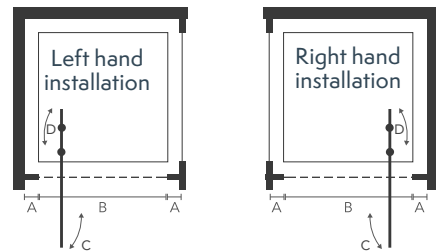

i9 Inswing Door
in Brushed Nickel (Right Hand Installation)

i9 INSWING DOOR with SIDE PANEL

COLOUR OPTIONS

Luxury Colour Finish

Standard Colour Finish

KEY FEATURES

OPENING OPTIONS

Reversible Design: can be installed left or right handed