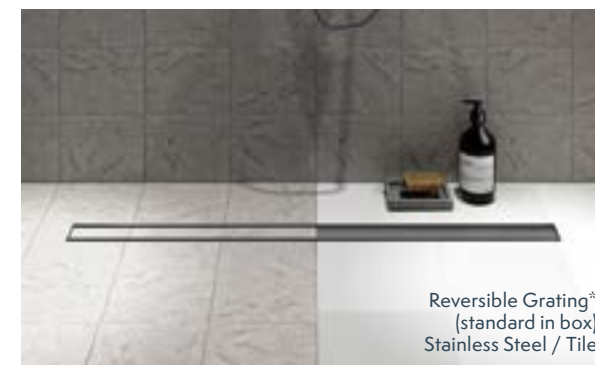

TECHNICAL SPECIFICATIONS

Code	Size	RRP Inc. VAT
iDABS600	600mm	€356.70
iDABS700	700mm	€375.15
iDABS800	800mm	€405.90
iDABS900	900mm	€436.65
iDABS1000	1000mm	€479.70
iDABS1200	1200mm	€541.20

*Reversible stainless steel grating included in box

Reversible Grating*
(standard in box)
Stainless Steel / Tile

*The Linear and ABS drains are standard supplied with a stainless steel reversible grating (standard in box).