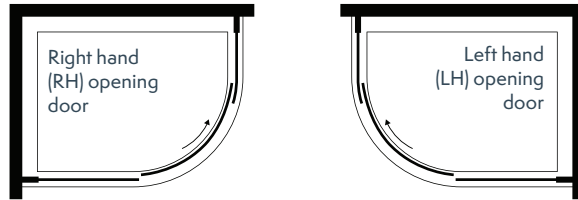

Handed Product: choose left or right hand opening

INNOVATION HIGHLIGHTS

- **Sleek eyelet handle:** seamlessly blends into the door's silhouette
- **Refined frameless aesthetic:** featuring a statement top-mounted roller
- **Minimalist bottom door guide:** engineered to facilitate easy maintenance