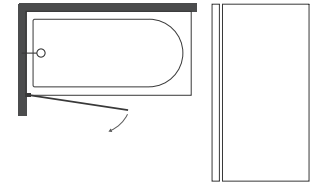

OPENING DETAILS

- Rotating Screen – Opens outwards only

COLOUR OPTIONS

Chrome

Black

Code	Colour	Width	RRP Inc. VAT
iB003	Chrome	800mm	€252
iB003-BK	Black	800mm	€123