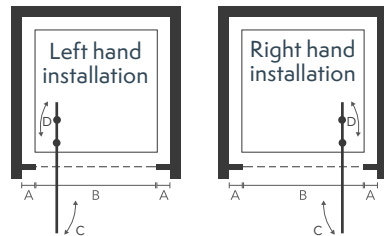

KEY FEATURES

OPENING OPTIONS

Reversible Design: can be installed left or right handed

INNOVATION HIGHLIGHTS

- **Optiwhite Glass:** low iron glass for a crystal clear appearance
- **Magnetic Seal Closure:** firm door close action, with strong water retention properties
- **Space Saving Design:** protrudes minimally into the room, whilst still giving generous access to the shower zone
- **Seamless Cut-through Handle Design**