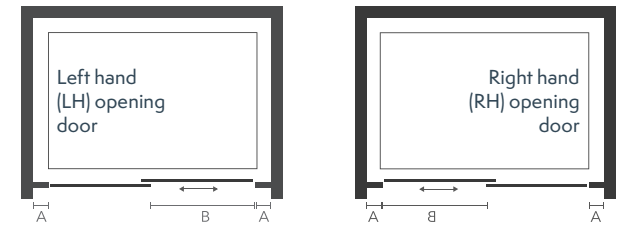

DOOR SIZE OPTIONS

The below sizes / adjustments are compatible with tray sizes only.

Product Description	Adjustments	Access	Code	RRP Inc. VAT
800 x 900mm 1 Door offset Quadrant - LH	775-795/875-895	380mm	i10QS890CL	€1,968.00
800 x 900mm 1 Door offset Quadrant - RH	775-795/875-895	380mm	i10QS890CR	€1,968.00
800 x 1000mm 1 Door offset Quadrant - LH	775-795/975-995	380mm	i10QS810CL	€1,968.00
800 x 1000mm 1 Door offset Quadrant - RH	775-795/975-995	380mm	i10QS810CR	€1,968.00
800 x 1200mm 1 Door offset Quadrant - LH	775-795/1175-1195	380mm	i10QS812CL	€1,968.00
800 x 1200mm 1 Door offset Quadrant - RH	775-795/1175-1195	380mm	i10QS812CR	€1,968.00
900 x 1200mm 1 Door offset Quadrant - LH	875-895/1175-1195	480mm	i10QS912CL	€1,968.00
900 x 1200mm 1 Door offset Quadrant - RH	875-895/1175-1195	480mm	i10QS912CR	€1,968.00

i10 One Door Offset Quadrant

i10 Sliding Door (Recess/ Alcove Installation)

i10 SLIDING DOOR RECESS / ALCOVE INSTALLATION

KEY FEATURES

2.1 metres high

10 mm toughened safety glass

20 mm adjustment

iShield easy clean glass

chrome finish

OPENING OPTIONS

Handed Product: choose left or right hand opening

INNOVATION HIGHLIGHTS

- **Sleek eyelet handle:** seamlessly blends into the door's silhouette
- **Refined frameless aesthetic:** featuring a statement top-mounted roller
- **Minimalist bottom door guide:** engineered to facilitate easy maintenance