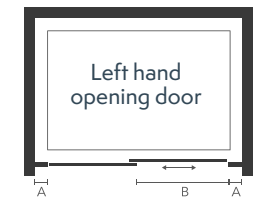

OPENING OPTIONS

Reversible Door: suitable for left or right hand installation

INNOVATION HIGHLIGHTS

- **iShield Easy Clean Glass:** hydrophobic coating that repels against grime and limescale
- **Magnetic Seal Closure:** firm door close action
- **Rounded Chrome Handle Design:** with signature cut-through detailing
- **Quick Release Double Wheel Rollers:** for easy cleaning

DOOR SIZE OPTIONS

The below sizes / adjustments are compatible with tray sizes only.

Product Description	Adjustment	Access	Code	RRP Inc. VAT
1000mm Sliding Door	950-990mm	375mm	i7JS1000C	€774.90
1100mm Sliding Door	1050-1090mm	430mm	i7JS1100C	€774.90
1200mm Sliding Door	1150-1190mm	475mm	i7JS1200C	€774.90
1300mm Sliding Door	1250-1290mm	475mm	i7JS1300C	€873.30
1400mm Sliding Door	1350-1390mm	575mm	i7JS1400C	€934.80
1500mm Sliding Door	1450-1490mm	575mm	i7JS1500C	€984.00
1600mm Sliding Door	1550-1590mm	575mm	i7JS1600C	€1,057.80
1700mm Sliding Door	1650-1690mm	575mm	i7JS1700C	€1,100.85

PEACE OF MIND • Lifetime Guarantee* • Spare Parts Available • Extension Profiles Available