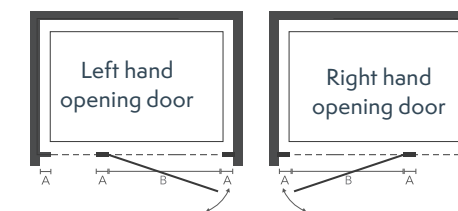

i9 HINGE & INLINE DOOR RECESS / ALCOVE INSTALLATION

Gunmetal Signature Handle

COLOUR OPTIONS

Luxury Colour Finish

Standard Colour Finish

KEY FEATURES

OPENING OPTIONS

Handed Product: choose left or right hand opening