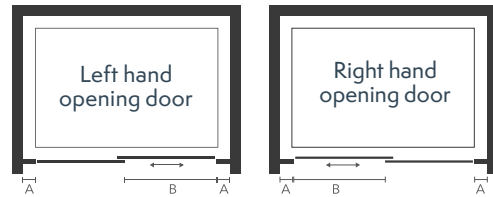

KEY FEATURES

2 metres high

8 mm toughened safety glass

40 mm adjustment

iShield easy clean glass

OPENING OPTIONS

Reversible Door: suitable for left or right hand installation

INNOVATION HIGHLIGHTS