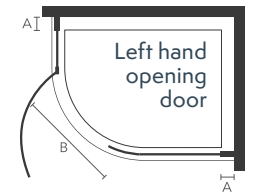

Luxury Colour Finish

Standard Colour Finish

KEY FEATURES

OPENING OPTIONS

Handed Product: choose left or right hand opening

INNOVATION HIGHLIGHTS

- **Optiwhite Glass:** low iron glass for a crystal clear appearance
- **Magnetic Seal Closure:** firm door close action, with strong water retention properties
- **Minimalist Cantilever Brace Bar Design:** robustly constructed to stand the test of time
- **Seamless Cut-through Handle Design**