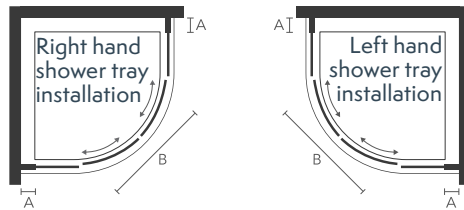

INNOVATION HIGHLIGHTS

- **iShield Easy Clean Glass:** hydrophobic coating that repels against grime and limescale
- **Magnetic Seal Closure:** firm door close action
- **Rounded Chrome Handle Design:** with signature cut-through detailing
- **Quick release double wheel rollers:** for easy cleaning

DOOR SIZE OPTIONS

The below sizes / adjustments are compatible with tray sizes only.

Product Description	Adjustment	Access	Code	RRP Inc. VAT
800mm 2 Door Sliding Quadrant	770-790mm	400mm	i7QS800C	€873.30
900mm 2 Door Sliding Quadrant	870-890mm	560mm	i7QS900C	€873.30
1000mm 2 Door Sliding Quadrant	970-990mm	560mm	i7QS1000C	€1,033.20

PEACE OF MIND • Lifetime Guarantee* • Spare Parts Available • Extension Profiles Available