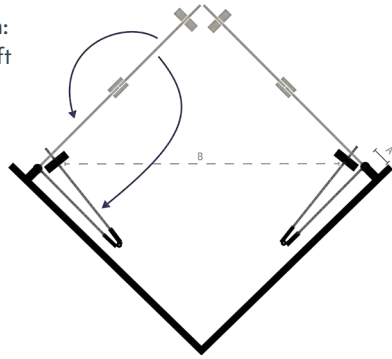

OPENING OPTIONS

Reversible Design:
can be installed left or right handed

INNOVATION HIGHLIGHTS

- **iShield Easy Clean Glass:** hydrophobic coating that repels against grime and limescale
- **Magnetic Seal Closure:** firm door close action
- **Rounded Chrome Handle Design:** with signature cut-through detailing
- **Inclusive Design with Extra Generous Access:** user friendly for all family members
- **Ultra Frameless Design:** barrier free entry

DOOR SIZE OPTIONS

The below sizes / adjustments are compatible with tray sizes only.

Product Description	Adjustment	Access	Code	RRP Inc. VAT
800mm Frameless Corner Bifold Doors	760-790mm	965mm	i7CSHB800C	€1,033.20
900mm Frameless Corner Bifold Doors	860-890mm	1100mm	i7CSHB900C	€1,082.40
1000mm Frameless Corner Bifold Doors	960-990mm	1245mm	i7CSHB1000C	€1,113.15

PEACE OF MIND • Lifetime Guarantee* • Spare Parts Available • Extension Profiles Available