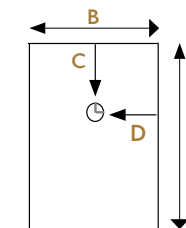

Code	A	B	C	D	RRP Inc. VAT
T717REC-MK-LP	1700mm	700mm	610mm	350mm	€799.50
T812REC-MK-LP	1200mm	800mm	410mm	400mm	€664.20
T816REC-MK-LP	1600mm	800mm	410mm	400mm	€836.40
T818REC-MK-LP	1800mm	800mm	610mm	400mm	€861.00
T912REC-MK-LP	1200mm	900mm	450mm	450mm	€710.94
T914REC-MK-LP	1400mm	900mm	450mm	450mm	€805.65
T916REC-MK-LP	1600mm	900mm	410mm	450mm	€861.00
T918REC-MK-LP	1800mm	900mm	610mm	450mm	€916.35