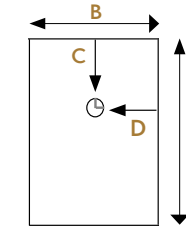

Code	A	B	C	D	RRP Inc. VAT
T912REC-FP-LP	1200mm	900mm	450mm	450mm	€710.94
T816REC-FP-LP	1600mm	800mm	410mm	400mm	€836.40
T916REC-FP-LP	1600mm	900mm	410mm	450mm	€861.00
T918REC-FP-LP	1800mm	900mm	610mm	450mm	€916.35