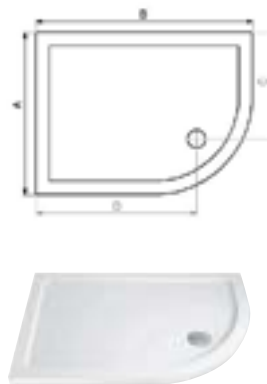

iTray SLIP RESISTANT ACRYLIC SHOWER TRAY:
OFFSET QUADRANT

TECHNICAL SPECIFICATIONS

Code	A	B	C	D	RRP Inc. VAT
T810QL-SR	800mm	1000mm	180mm	500mm	€462.48
T810QR-SR	800mm	1000mm	180mm	500mm	€462.48
T812QL-SR	800mm	1200mm	180mm	600mm	€462.48
T812QR-SR	800mm	1200mm	180mm	600mm	€462.48
T912QL-SR	900mm	1200mm	180mm	600mm	€462.48
T912QR-SR	900mm	1200mm	180mm	600mm	€462.48