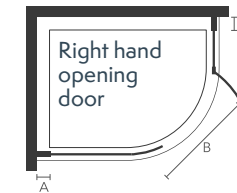

KEY FEATURES

OPENING OPTIONS

Handed Product: choose left or right hand opening

INNOVATION HIGHLIGHTS

- **Optiwhite Glass:** low iron glass for a crystal clear appearance
- **Magnetic Seal Closure:** firm door close action, with strong water retention properties
- **Minimalist Cantilever Brace Bar Design:** robustly constructed to stand the test of time
- **Seamless Cut-through Handle Design**

DOOR SIZE OPTIONS

The below sizes / adjustments are compatible with tray sizes only.

Product Description	Standard Colour RRP Inc. VAT	Luxury Colour RRP Inc. VAT
800mm x 900mm 1 Door offset Hinged Quadrant Left Hand	€2,017.20	€2,263.20
800mm x 900mm 1 Door offset Hinged Quadrant Right Hand	€2,017.20	€2,263.20
800mm x 1000mm 1 Door offset Hinged Quadrant Left Hand	€2,017.20	€2,263.20
800mm x 1000mm 1 Door offset Hinged Quadrant Right Hand	€2,017.20	€2,263.20
800mm x 1200mm 1 Door offset Hinged Quadrant Left Hand	€2,017.20	€2,263.20
800mm x 1200mm 1 Door offset Hinged Quadrant Right Hand	€2,017.20	€2,263.20
900mm x 1200mm 1 Door offset Hinged Quadrant Left Hand	€2,017.20	€2,263.20
900mm x 1200mm 1 Door offset Hinged Quadrant Right Hand	€2,017.20	€2,263.20

For product size / colour codes and technical specifications see page 124