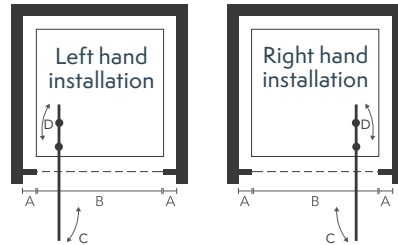

↑ 2 metres high

↙ 6 mm toughened safety glass

↔ 40 mm adjustment

🛡️ iShield easy clean glass

↻ reversible design

chrome finish

OPENING OPTIONS

Reversible Door: suitable for left or right hand installation