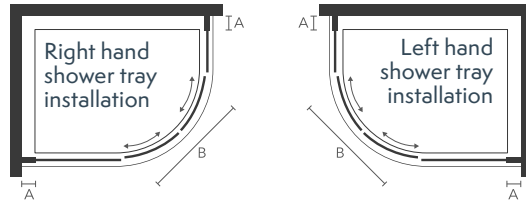

INNOVATION HIGHLIGHTS

- **iShield Easy Clean Glass:** hydrophobic coating that repels against grime and limescale
- **Magnetic Seal Closure:** firm door close action
- **Rounded Chrome Handle Design:** with signature cut-through detailing
- **Quick Release Double Wheel Rollers:** for easy cleaning

DOOR SIZE OPTIONS

The below sizes / adjustments are compatible with tray sizes only.

Product Description	Adjustment	Access	Code	RRP Inc. VAT
760x900mm 2 Door Offset Sliding Quadrant	730-750/870-890mm	430mm	i7QS7960C	€1,070.10
800x900mm 2 Door Offset Sliding Quadrant	770-790/870-890mm	490mm	i7QS890C	€1,070.10
800x1000mm 2 Door Offset Sliding Quadrant	770-790/970-990mm	490mm	i7QS810C	€1,070.10
800x1100mm 2 Door Offset Sliding Quadrant	770-790/1070-1090mm	490mm	i7QS811C	€1,070.10
800x1200mm 2 Door Offset Sliding Quadrant	770-790/1170-1190mm	490mm	i7QS812C	€1,070.10
900x1000mm 2 Door Offset Sliding Quadrant	870-890/970-990mm	560mm	i7QS910C	€1,100.85
900x1100mm 2 Door Offset Sliding Quadrant	870-890/1070-1090mm	560mm	i7QS911C	€1,100.85
900x1200mm 2 Door Offset Sliding Quadrant	870-890/1170-1190mm	560mm	i7QS912C	€1,100.85

PEACE OF MIND • Lifetime Guarantee* • Spare Parts Available • Extension Profiles Available