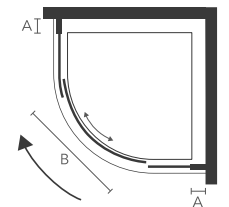

INNOVATION HIGHLIGHTS

- **iShield Easy Clean Glass:** hydrophobic coating that repels against grime and limescale
- **Magnetic Seal Closure:** firm door close action
- **Rounded Chrome Handle Design:** with signature cut-through detailing
- **Quick release double wheel rollers:** for easy cleaning

DOOR SIZE OPTIONS

The below sizes / adjustments are compatible with tray sizes only.

Product Description	Adjustment	Access	Code	RRP Inc. VAT
900mm 1 Door Sliding Quadrant	870-890mm	460mm	i7QS900CS	€873.30
1000mm 1 Door Sliding Quadrant	970-990mm	460mm	i7QS1000CS	€1,033.20

PEACE OF MIND • Lifetime Guarantee* • Spare Parts Available • Extension Profiles Available