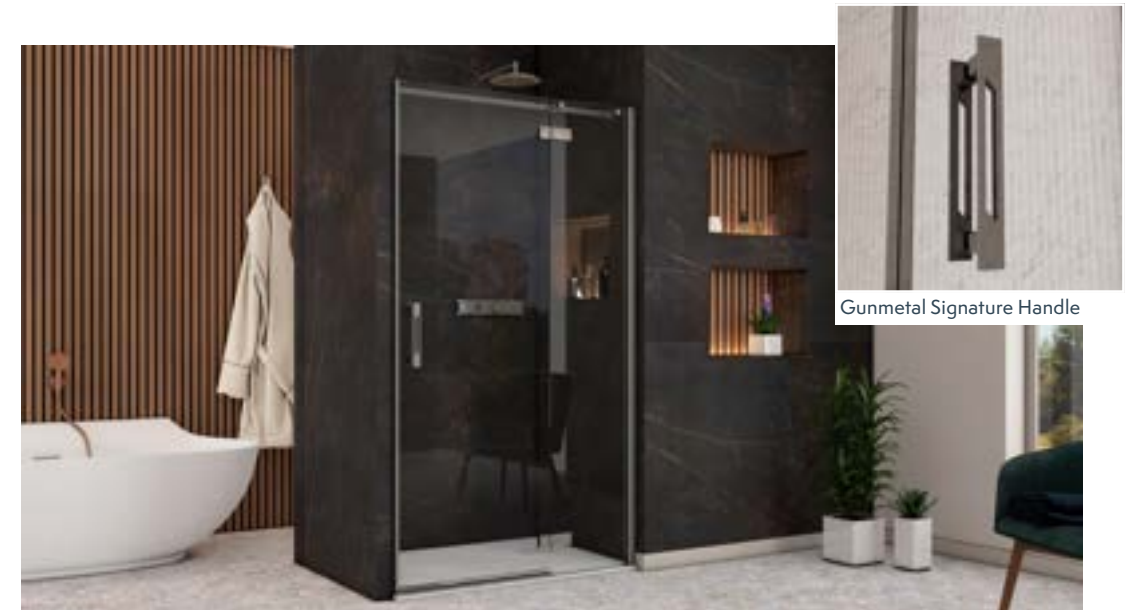

Product Description	Adjustment	Access	Chrome	Black	RRP Inc. VAT	Gunmetal	Brushed Brass	Brushed Nickel	Brushed Bronze	RRP Inc. VAT
900mm – Left Hand	855-890mm	600mm	i9LSH900CL	i9LBKH900CL	€1,291.50	i9LGMH900CL	i9LBBH900CL	i9LBNH900CL	i9LBZH900CL	€1,488.30
900mm – Right Hand	855-890mm	600mm	i9LSH900CR	i9LBKH900CR	€1,291.50	i9LGMH900CR	i9LBBH900CR	i9LBNH900CR	i9LBZH900CR	€1,488.30
1000mm – Left Hand	955-990mm	600mm	i9LSH1000CL	i9LBKH1000CL	€1,420.65	i9LGMH1000CL	i9LBBH1000CL	i9LBNH1000CL	i9LBZH1000CL	€1,617.45
1000mm – Right Hand	955-990mm	600mm	i9LSH1000CR	i9LBKH1000CR	€1,420.65	i9LGMH1000CR	i9LBBH1000CR	i9LBNH1000CR	i9LBZH1000CR	€1,617.45
1100mm – Left Hand	1055-1090mm	600mm	i9LSH1100CL	i9LBKH1100CL	€1,420.65	i9LGMH1100CL	i9LBBH1100CL	i9LBNH1100CL	i9LBZH1100CL	€1,617.45
1100mm – Right Hand	1055-1090mm	600mm	i9LSH1100CR	i9LBKH1100CR	€1,420.65	i9LGMH1100CR	i9LBBH1100CR	i9LBNH1100CR	i9LBZH1100CR	€1,617.45
1200mm – Left Hand	1155-1190mm	700mm	i9LSH1200CL	i9LBKH1200CL	€1,420.65	i9LGMH1200CL	i9LBBH1200CL	i9LBNH1200CL	i9LBZH1200CL	€1,617.45
1200mm – Right Hand	1155-1190mm	700mm	i9LSH1200CR	i9LBKH1200CR	€1,420.65	i9LGMH1200CR	i9LBBH1200CR	i9LBNH1200CR	i9LBZH1200CR	€1,617.45
1400mm – Left Hand	1355-1390mm	700mm	i9LSH1400CL	i9LBKH1400CL	€1,549.80	i9LGMH1400CL	i9LBBH1400CL	i9LBNH1400CL	i9LBZH1400CL	€1,746.60
1400mm – Right Hand	1355-1390mm	700mm	i9LSH1400CR	i9LBKH1400CR	€1,549.80	i9LGMH1400CR	i9LBBH1400CR	i9LBNH1400CR	i9LBZH1400CR	€1,746.60
1500mm – Left Hand	1455-1490mm	600mm	i9LSH1500CL	i9LBKH1500CL	€1,549.80	i9LGMH1500CL	i9LBBH1500CL	i9LBNH1500CL	i9LBZH1500CL	€1,746.60
1500mm – Right Hand	1455-1490mm	600mm	i9LSH1500CR	i9LBKH1500CR	€1,549.80	i9LGMH1500CR	i9LBBH1500CR	i9LBNH1500CR	i9LBZH1500CR	€1,746.60
1600mm – Left Hand	1555-1590mm	700mm	i9LSH1600CL	i9LBKH1600CL	€1,678.95	i9LGMH1600CL	i9LBBH1600CL	i9LBNH1600CL	i9LBZH1600CL	€1,875.75
1600mm – Right Hand	1555-1590mm	700mm	i9LSH1600CR	i9LBKH1600CR	€1,678.95	i9LGMH1600CR	i9LBBH1600CR	i9LBNH1600CR	i9LBZH1600CR	€1,875.75
1700mm – Left Hand	1655-1690mm	700mm	i9LSH1700CL	i9LBKH1700CL	€1,808.10	i9LGMH1700CL	i9LBBH1700CL	i9LBNH1700CL	i9LBNH1700CL	€2,066.40
1700mm – Right Hand	1655-1690mm	700mm	i9LSH1700CR	i9LBKH1700CR	€1,808.10	i9LGMH1700CR	i9LBBH1700CR	i9LBNH1700CR	i9LBNH1700CR	€2,066.40