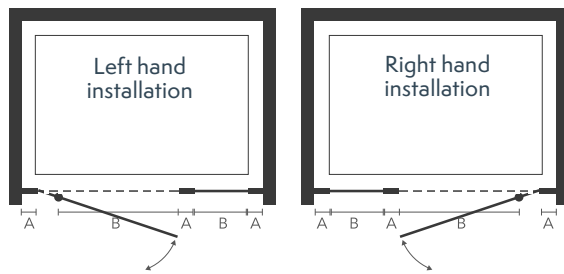

OPENING OPTIONS

Reversible Door: suitable for left or right hand installation

INNOVATION HIGHLIGHTS

- **iShield Easy Clean Glass:** hydrophobic coating that repels against grime and limescale
- **Magnetic Seal Closure:** firm door close action
- **Rounded Chrome Handle Design:** with signature cut-through detailing

DOOR SIZE OPTIONS

The below sizes / adjustments are compatible with tray sizes only.

Product Description	Adjustment	Access	Code	RRP Inc. VAT
700mm Pivot Door	650-690mm	440mm	i7PS700C	€688.80
760mm Pivot Door	710-750mm	500mm	i7PS760C	€688.80
800mm Pivot Door	750-790mm	540mm	i7PS800C	€744.15
900mm Pivot Door	850-890mm	640mm	i7PS900C	€787.20
1000mm Pivot Door	950-990mm	740mm	i7PS1000C	€830.25

INLINE PANEL SIZE OPTIONS

Product Description	Code	RRP Inc. VAT
300mm Inline Panel	i7LS300C	€492.00
400mm Inline Panel	i7LS400C	€516.60
600mm Inline Panel	i7LS600C	€541.20

PEACE OF MIND • Lifetime Guarantee* • Spare Parts Available • Extension Profiles Available