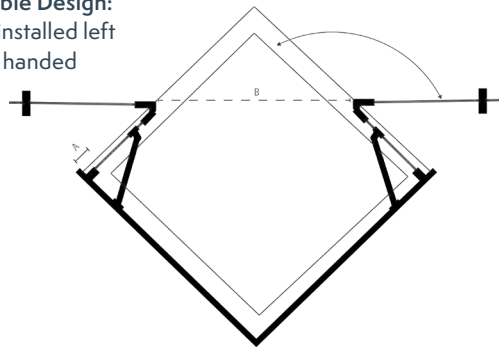

↔️ 30 mm adjustment

🛡️ iShield easy clean glass

↻️ reversible design

🌟 chrome finish

OPENING OPTIONS

Reversible Design:
can be installed left or right handed

INNOVATION HIGHLIGHTS

- **iShield Easy Clean Glass:** hydrophobic coating that repels against grime and limescale
- **Ultra Frameless Design:** barrier free entry
- **Magnetic Seal Closure:** firm door close action
- **Rounded Chrome Handle Design:** with signature cut-through detailing
- **Inclusive Design with Extra Generous Access:** user friendly for all family members

DOOR SIZE OPTIONS

The below sizes / adjustments are compatible with tray sizes only.

Product Description	Adjustment	Access	Code	RRP Inc. VAT
800mm Frameless Double Hinge Door Corner Access	760-790mm	730mm	i7CSHP800C	€1,033.20
900mm Frameless Double Hinge Door Corner Access	860-890mm	730mm	i7CSHP900C	€1,088.55
1000mm Frameless Double Hinge Door Corner Access	960-990mm	800mm	i7CSHP1000C	€1,113.15