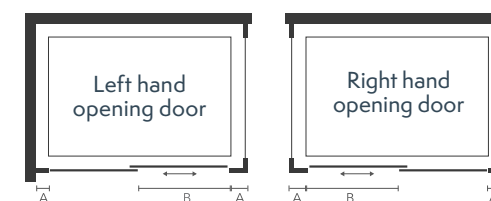

KEY FEATURES

OPENING OPTIONS

Reversible Door: suitable for left or right hand installation

INNOVATION HIGHLIGHTS

- **Optiwhite Glass:** low iron glass for a crystal clear appearance
- **Quick Release Double Rollers:** for easy cleaning
- **Magnetic Seal Closure:** guaranteed water retention
- **Seamless Cut-through Handle Design**

DOOR SIZE OPTIONS

The below sizes / adjustments are compatible with tray sizes only.

Product Description	Standard Colour RRP Inc. VAT	Luxury Colour RRP Inc. VAT
1000mm Sliding Door	€996.30	€1,199.25
1100mm Sliding Door	€1,033.20	€1,199.25
1200mm Sliding Door	€1,033.20	€1,260.75
1400mm Sliding Door	€1,100.85	€1,291.50
1500mm Sliding Door	€1,119.30	€1,359.15
1600mm Sliding Door	€1,162.35	€1,420.65
1700mm Sliding Door	€1,223.85	€1,549.80

SIDE PANEL SIZE OPTIONS

(Available in all colour options)

Product Description	RRP Inc. VAT
700mm Side Panel	€424.35
760mm Side Panel	€424.35
800mm Side Panel	€473.55
900mm Side Panel	€516.60
1000mm Side Panel	€541.20
1100mm Side Panel	€553.50
1200mm Side Panel	€584.25

For product size / colour codes and technical specifications see page 126