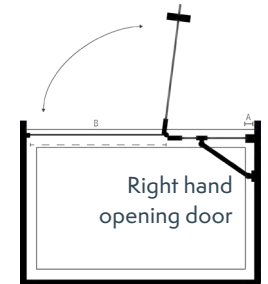

i7 Frameless Hinge Door with Inline Panel (right hand opening)

i7 FRAMELESS HINGE DOOR with INLINE PANEL

Rounded Handle Design (Solid chrome plated composition)

KEY FEATURES

↑ ↓ 2 metres high

↙ ↘ 6 mm toughened safety glass

↔ 20 mm adjustment

🛡️ iShield easy clean glass

↻ reversible design

☑️ chrome finish

OPENING OPTIONS

Reversible Design:
can be installed left or right handed

PEACE OF MIND

- Lifetime Guarantee*
- Spare Parts Available