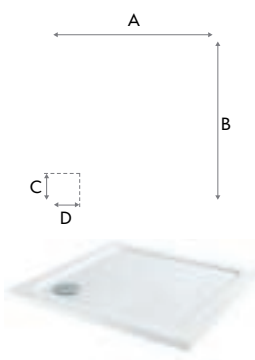

iTray STANDARD ACRYLIC SHOWER TRAY: SQUARE CORNER WASTE

TECHNICAL SPECIFICATIONS

Code	A	B	C	D	RRP Inc. VAT
T800SQCW-LP	800mm	800mm	180mm	180mm	€260.76
T900SQCW-LP	900mm	900mm	180mm	180mm	€260.76