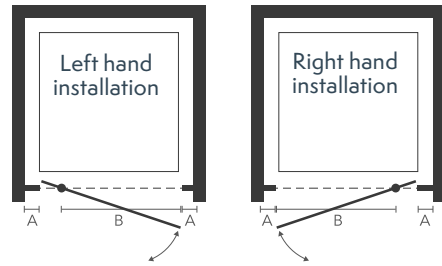

i7 Sliding Door with Side Panel (left hand opening)

i7 FRAMED PIVOT DOOR RECESS/ ALCOVE INSTALLATION

Rounded Pivot Hinge design with chrome mached cover caps.

KEY FEATURES

↑ 2 metres high

↖ 6 mm toughened safety glass

↔ 40 mm adjustment

🛡️ iShield easy clean glass

↻ reversible design

chrome finish

OPENING OPTIONS

Reversible Door: suitable for left or right hand installation

INNOVATION HIGHLIGHTS

- **iShield Easy Clean Glass:** hydrophobic coating that repels against grime and limescale
- **Magnetic Seal Closure:** firm door close action
- **Rounded Chrome Handle Design:** with signature cut-through detailing