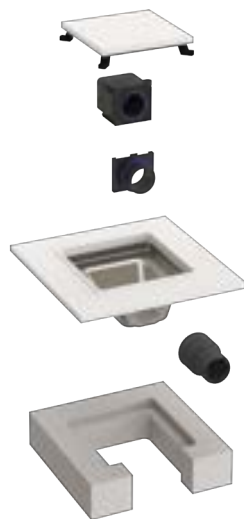

I-DRAIN® LIQUID SQUARE

Built-in height: 71 mm. | Flow capacity: 24 l/min | 150x150 mm | Drain body: deep-drawn stainless steel. | Grating is adjustable – sandable. | Siphon is completely removable for easy cleaning. | 10 year warranty.

TECHNICAL SPECIFICATIONS

Code	Size	Colour	RRP Inc. VAT
IDSS150SQ-LQ	150mm	Concrete	€516.60