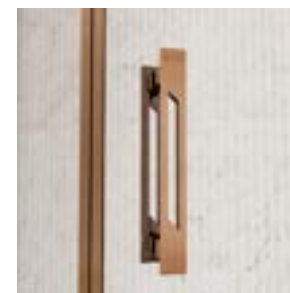

LUXURY COLOUR FINISHES

- Brushed Brass
- Gunmetal
- Brushed Bronze
- Brushed Nickel

STANDARD COLOUR FINISHES

- Chrome
- Black

PEACE OF MIND

- Lifetime Guarantee*
- Spare Parts Available
- Extension Profiles Available