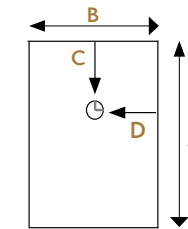

KEY FEATURES

30 mm depth

90 mm high flow waste

iStone

SLATE TRAY: TOULOUSE BLACK

Code	A	B	C	D	RRP Inc. VAT
T812REC-TB-LP	1200mm	800mm	410mm	400mm	€664.20
T912REC-TB-LP	1200mm	900mm	450mm	450mm	€710.94
T914REC-TB-LP	1400mm	900mm	450mm	450mm	€805.65
T816REC-TB-LP	1600mm	800mm	410mm	400mm	€836.40
T916REC-TB-LP	1600mm	900mm	410mm	450mm	€861.00
T717REC-TB-LP	1700mm	700mm	610mm	350mm	€799.50
T818REC-TB-LP	1800mm	800mm	610mm	400mm	€861.00
T918REC-TB-LP	1800mm	900mm	610mm	450mm	€916.35