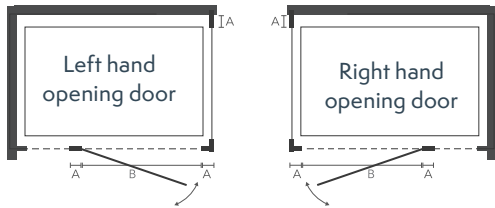

2 metres high

8 mm toughened safety glass

20 mm adjustment

iShield easy clean glass

OPENING OPTIONS

Handed Product: choose left or right hand opening

INNOVATION HIGHLIGHTS

- **Optiwhite Glass:** low iron glass for a crystal clear appearance
- **Magnetic Seal Closure:** firm door close action, with strong water retention properties
- **Minimalist Cantilever Brace Bar Design:** robustly constructed to stand the test of time
- **Seamless Cut-through Handle Design**