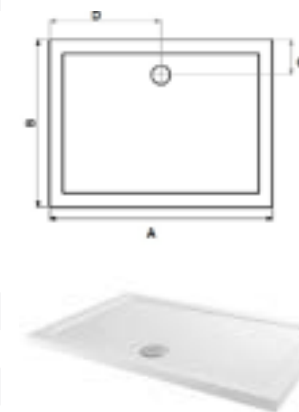

iTray STANDARD ACRYLIC SHOWER TRAY:
QUADRANT

TECHNICAL SPECIFICATIONS

Code	A	B	C	D	RRP Inc. VAT
T800Q-LP	800mm	800mm	500mm	500mm	€260.76
T900Q-LP	900mm	900mm	600mm	600mm	€260.76
T1000Q-LP	1000mm	1000mm	700mm	700mm	€380.07

iTray STANDARD ACRYLIC SHOWER TRAY:
OFFSET QUADRANT

TECHNICAL SPECIFICATIONS

Code	A	B	C	D	RRP Inc. VAT
T7690QL-LP	900mm	760mm	510mm	600mm	€324.72
T7690QR-LP	900mm	760mm	510mm	600mm	€324.72
T890QL-LP	900mm	800mm	510mm	600mm	€324.72
T890QR-LP	900mm	800mm	510mm	600mm	€324.72
T810QL-LP	1000mm	800mm	510mm	700mm	€359.16
T810QR-LP	1000mm	800mm	510mm	700mm	€359.16
T811QL-LP	1100mm	800mm	510mm	800mm	€399.75
T811QR-LP	1100mm	800mm	510mm	800mm	€399.75
T812QL-LP	1200mm	800mm	510mm	900mm	€362.85
T812QR-LP	1200mm	800mm	510mm	900mm	€362.85
T910QL-LP	1000mm	900mm	610mm	700mm	€399.75
T910QR-LP	1000mm	900mm	610mm	700mm	€399.75
T911QL-LP	1100mm	900mm	610mm	800mm	€399.75
T911QR-LP	1100mm	900mm	610mm	800mm	€399.75
T912QL-LP	1200mm	900mm	610mm	900mm	€399.75
T912QR-LP	1200mm	900mm	610mm	900mm	€399.75

iTray SLIP RESISTANT ACRYLIC
SHOWER TRAYS

INNOVATION HIGHLIGHTS

- Features a Slip Resistant Textured Surface

iTray SLIP RESISTANT ACRYLIC SHOWER TRAY:
RECTANGULAR

TECHNICAL SPECIFICATIONS