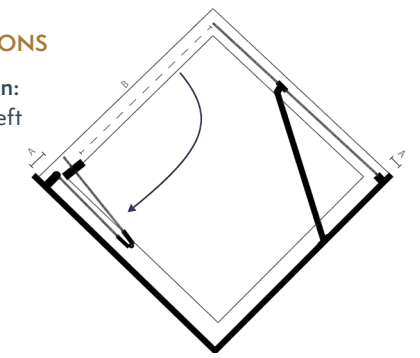

OPENING OPTIONS

Reversible Design:
can be installed left or right handed

INNOVATION HIGHLIGHTS

- iShield Easy Clean Glass: hydrophobic coating that repels against grime and limescale
- Ultra Frameless Design: barrier free entry
- Magnetic Seal Closure: firm door close action
- Rounded Chrome Handle Design: with signature cut-through detailing

DOOR SIZE OPTIONS

The below sizes / adjustments are compatible with tray sizes only.

Product Description	Adjustment	Access	Code	RRP Inc. VAT
800mm Frameless Bifold Door	760-790mm	680mm	i7BSH800C	€713.40
900mm Frameless Bifold Door	860-890mm	780mm	i7BSH900C	€713.40
1000mm Frameless Bifold Door	960-990mm	880mm	i7BSH1000C	€756.45

SIDE PANEL SIZE OPTIONS

Product Description	Adjustment	Code	RRP Inc. VAT
700mm Frameless Side Panel	670-690mm	i7SSH700C	€313.65
760mm Frameless Side Panel	730-750mm	i7SSH760C	€325.95
800mm Frameless Side Panel	770-790mm	i7SSH800C	€350.55
900mm Frameless Side Panel	870-890mm	i7SSH900C	€369.00
1000mm Frameless Side Panel	970-990mm	i7SSH100 0C	€387.45

EXTENSION PROFILE

Code	RRP Inc. VAT
i7XSH2000	€123.00